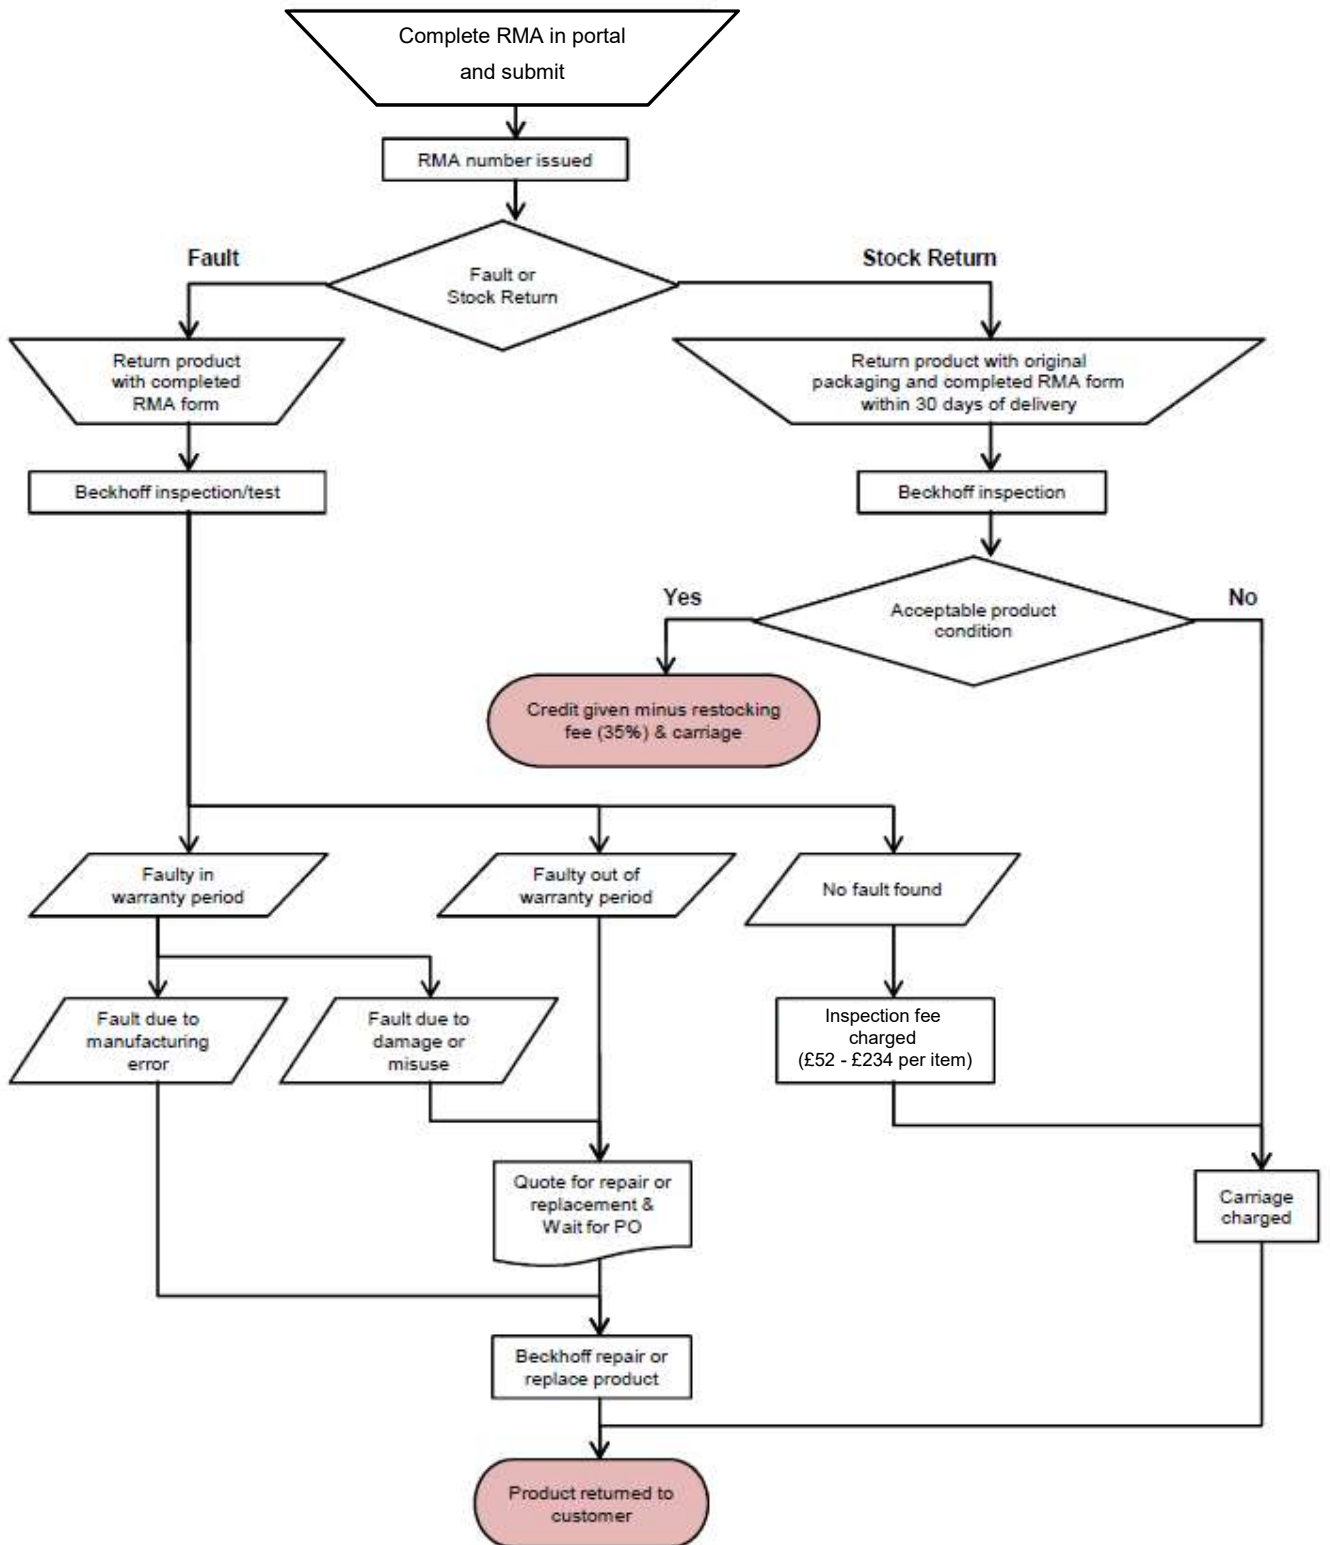

Beckhoff Automation Ltd
RETURNS DEPT
The Boathouse,
Station Road
Henley on Thames
RG9 1AZ

Phone: +44 (0)1491 410539
Fax : +44 (0)1491 577267
E-Mail: returms@beckhoff.com
www.beckhoff.co.uk
Company Reg: 3597998