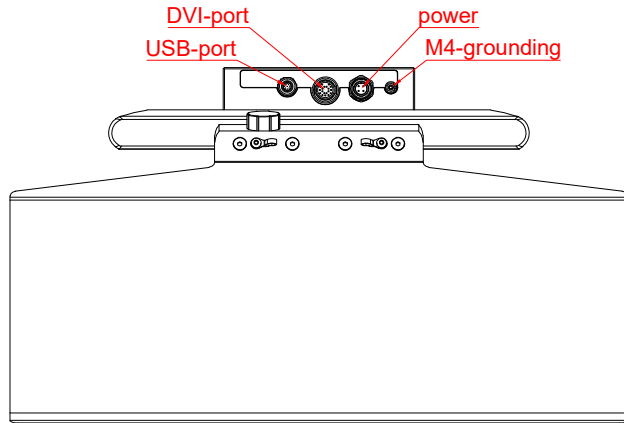

CP3911-0000
with
C9900-M406

main dimensions and
fixing points

dimensions in mm

bottom view

rear view

side view

front view