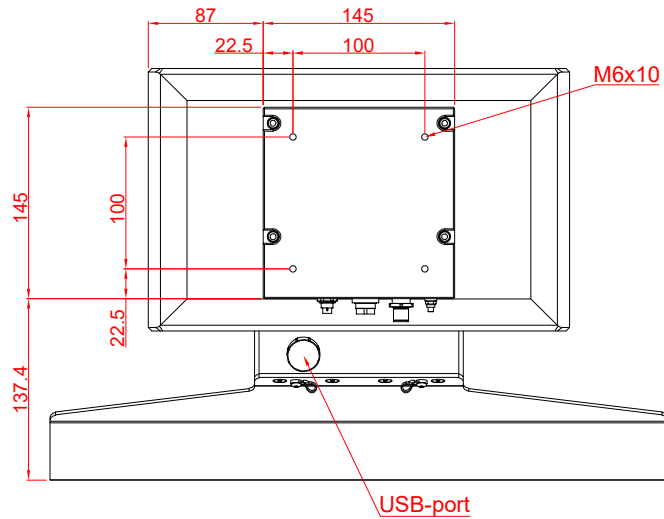

CP3911-0000
with
C9900-M406

main dimensions and
fixing points

dimensions in mm

bottom view

rear view

side view

front view