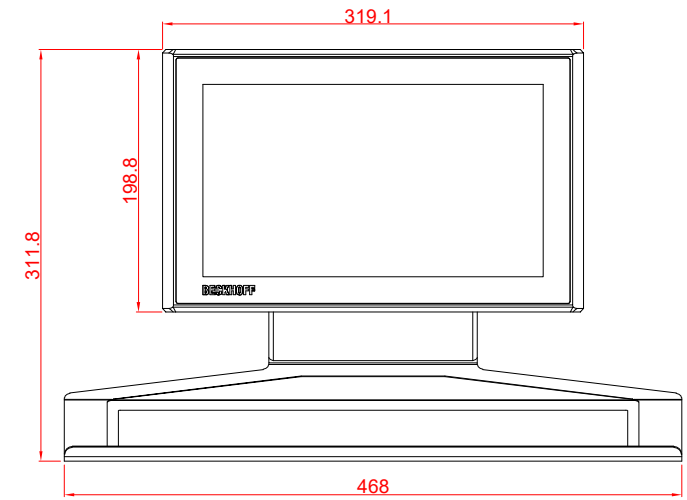

CP3911-0000
with
C9900-M406

main dimensions and
fixing points

dimensions in mm

bottom view

rear view

side view

front view