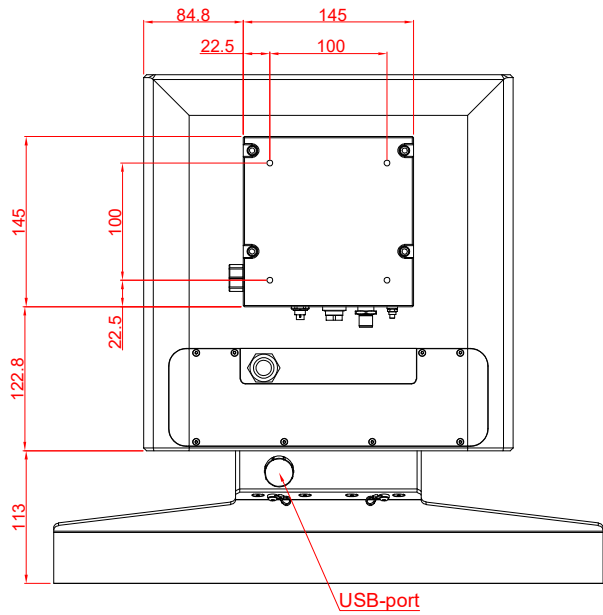

CP3912-0000  
with  
C9900-G022  
C9900-E274  
C9900-M406

main dimensions and  
fixing points

dimensions in mm

bottom view

rear view

side view

front view