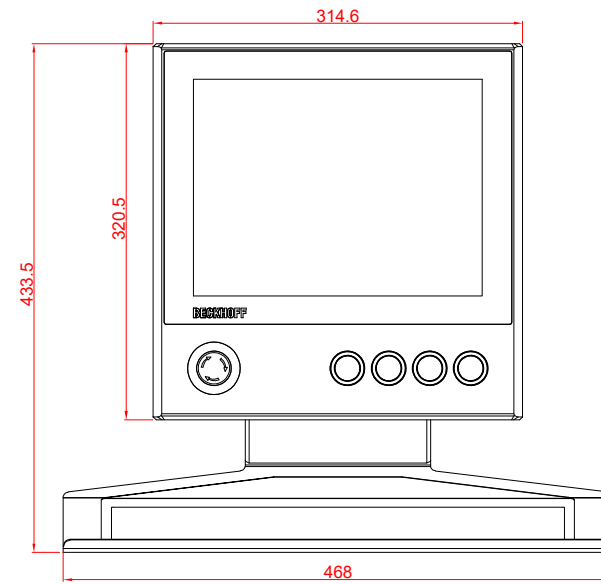

CP3912-0000  
with  
C9900-G022  
C9900-E274  
C9900-M406

main dimensions and  
fixing points

dimensions in mm

bottom view

rear view

side view

front view