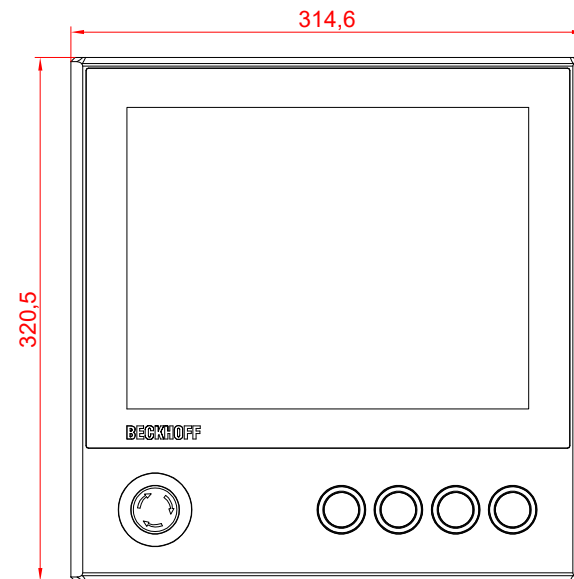

CP3912-0000
with
C9900-G022
C9900-M390

main dimensions and
fixing points

dimensions in mm

bottom view

rear view

side view

front view