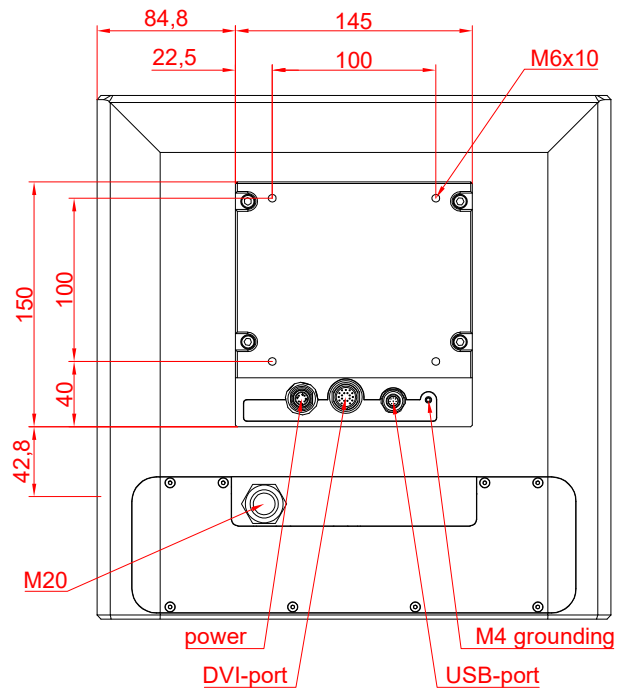

CP3912-0000
with
C9900-G022
C9900-M390

main dimensions and
fixing points

dimensions in mm

bottom view

rear view

side view

front view