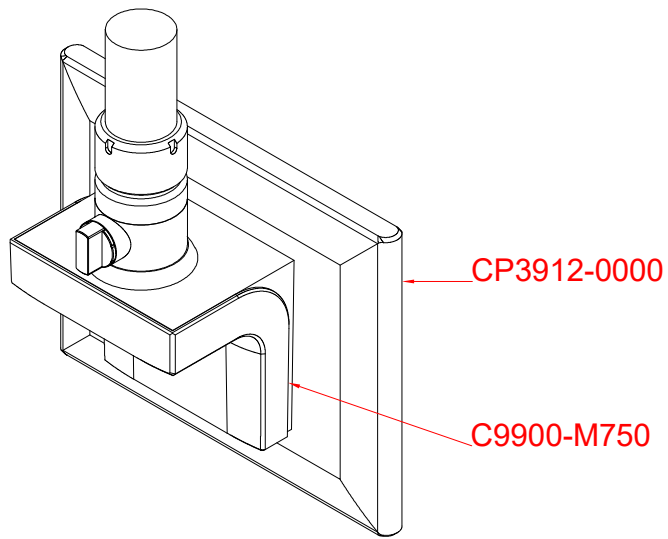

CP3912-0000
with
C9900-M750

main dimensions and
fixing points

dimensions in mm

front view

side view

rear view

top view