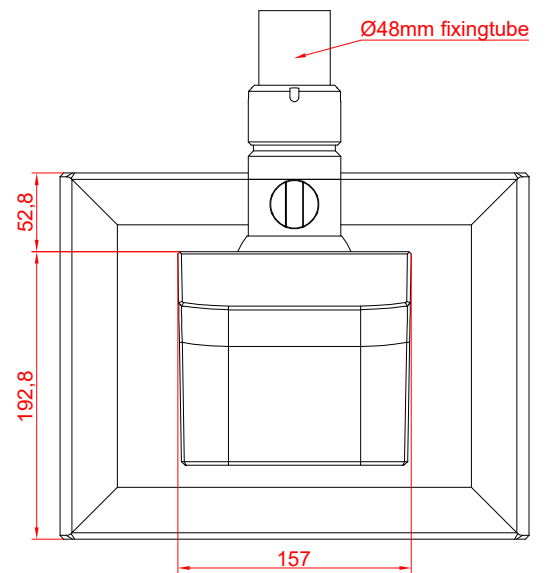

CP3912-0000
with
C9900-M750

main dimensions and
fixing points

dimensions in mm

front view

side view

rear view

top view