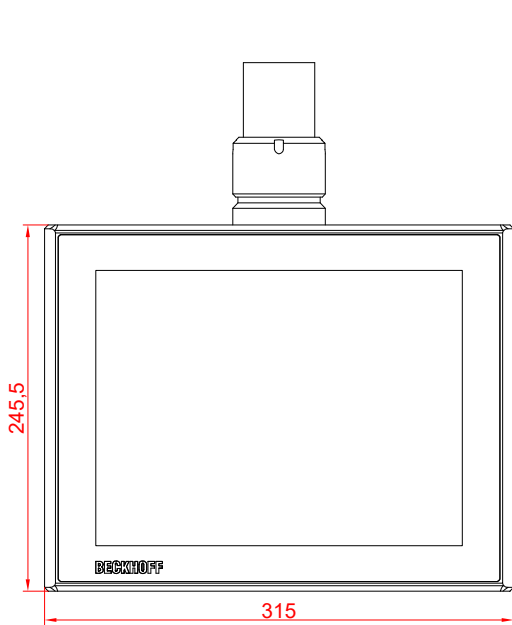

CP3912-0000
with
C9900-M750

main dimensions and
fixing points

dimensions in mm

front view

side view

rear view

top view