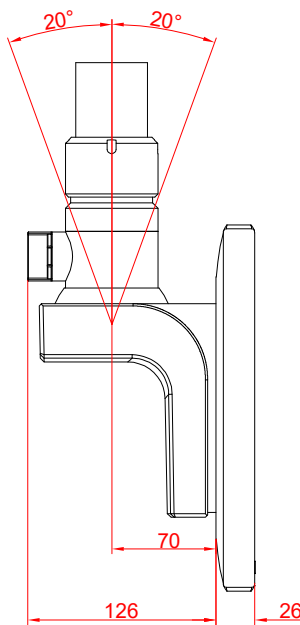

CP3912-0000
with
C9900-M750

main dimensions and
fixing points

dimensions in mm

front view

side view

rear view

top view