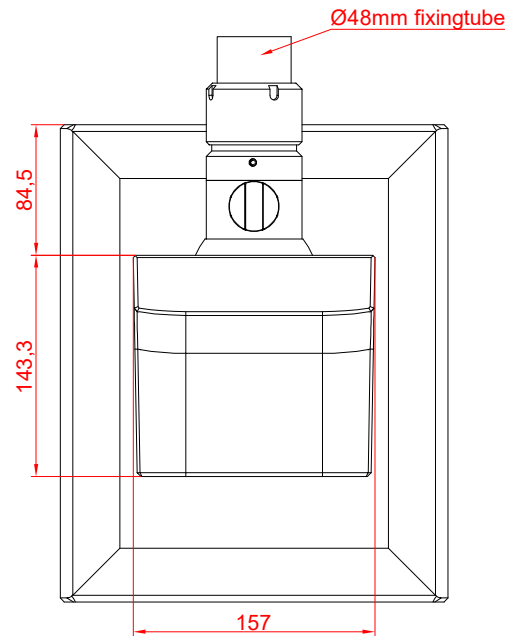

CP3912-0000  
with  
C9900-M750

main dimensions and  
fixing points

dimensions in mm

front view

side view

rear view

top view