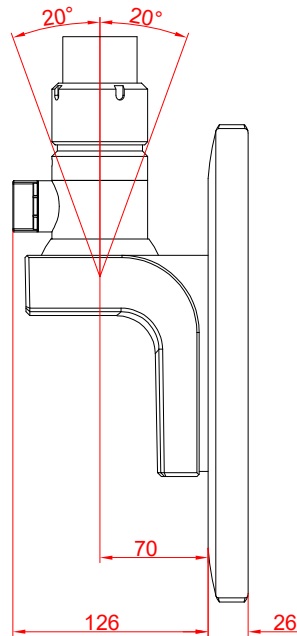

CP3912-0000  
with  
C9900-M750

main dimensions and  
fixing points

dimensions in mm

front view

side view

rear view

top view