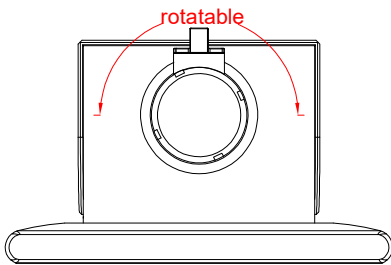

CP3912-0000  
with  
C9900-M750

main dimensions and  
fixing points

dimensions in mm

front view

side view

rear view

top view