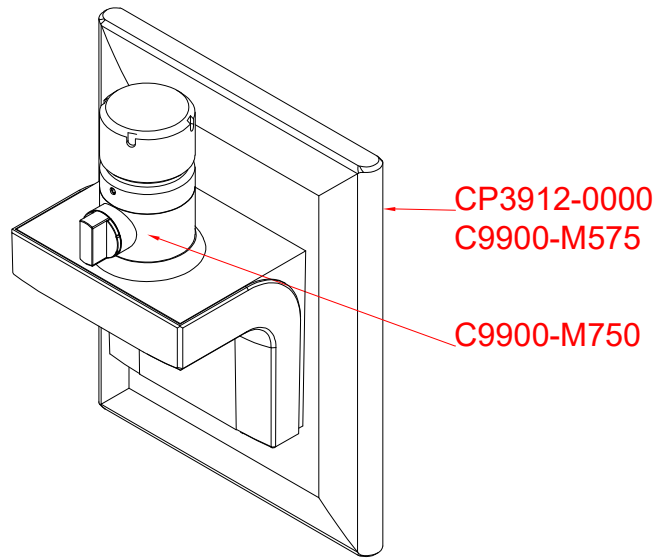

CP3912-0000  
with  
C9900-M750

main dimensions and  
fixing points

dimensions in mm

front view

side view

rear view

top view