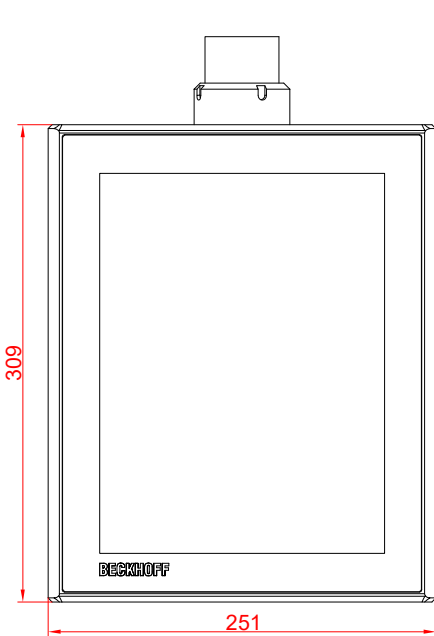

CP3912-0000  
with  
C9900-M750

main dimensions and  
fixing points

dimensions in mm

front view

side view

rear view

top view