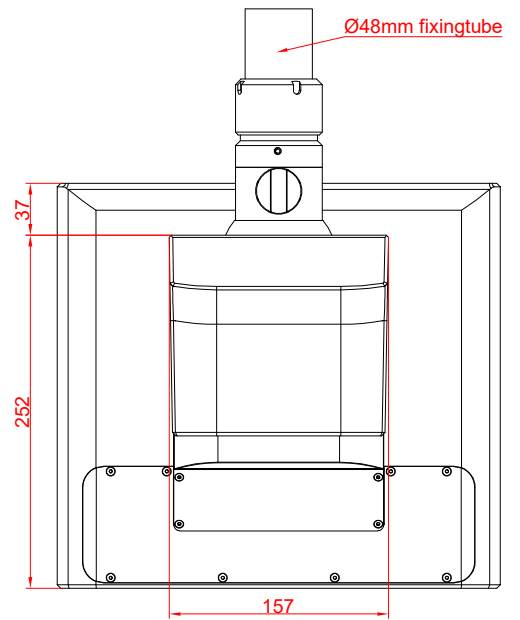

CP3913-0000  
with  
C9900-G029  
C9900-M752

main dimensions and  
fixing points

dimensions in mm

front view

side view

rear view

top view