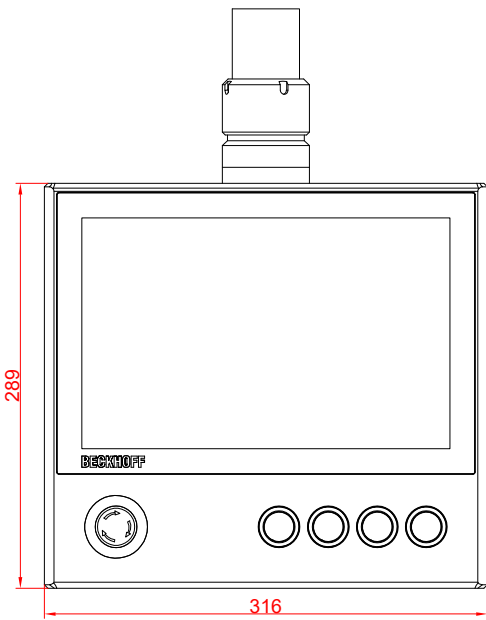

CP3913-0000  
with  
C9900-G029  
C9900-M752

main dimensions and  
fixing points

dimensions in mm

front view

side view

rear view

top view