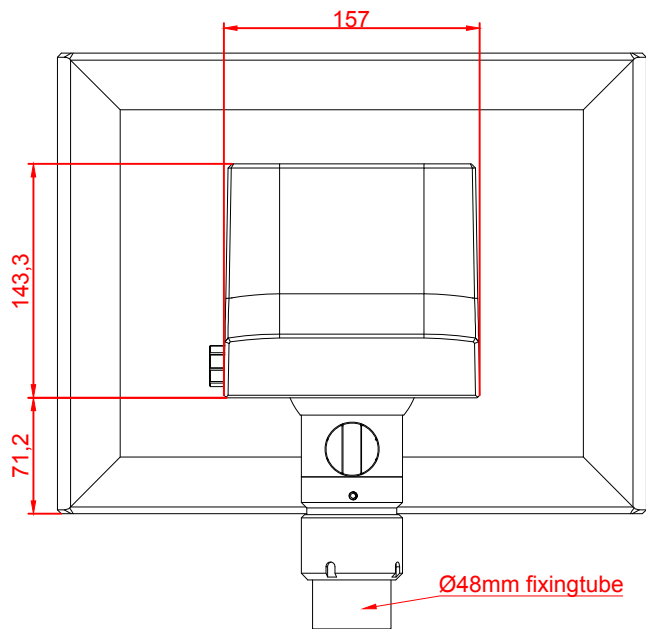

CP3915-0010-M751-E274

main dimensions and
fixing points

dimensions in mm

bottom view

rear view

right view

front view