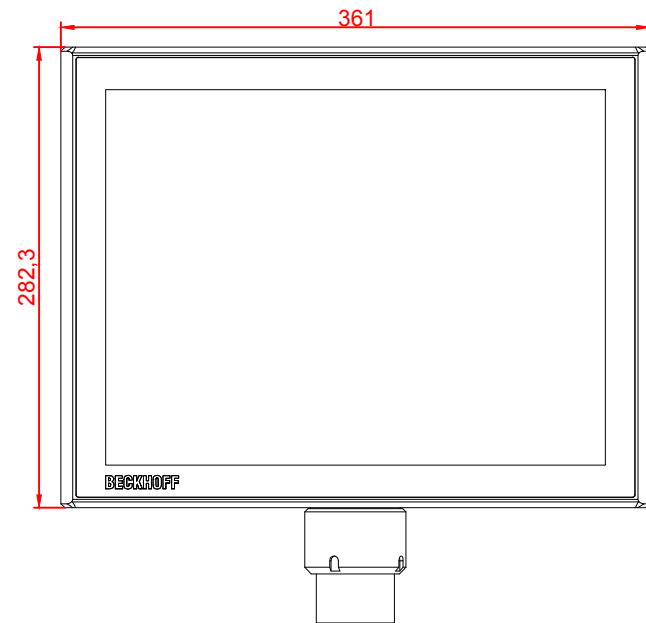

CP3915-0010-M751-E274

main dimensions and
fixing points

dimensions in mm

bottom view

rear view

right view

front view