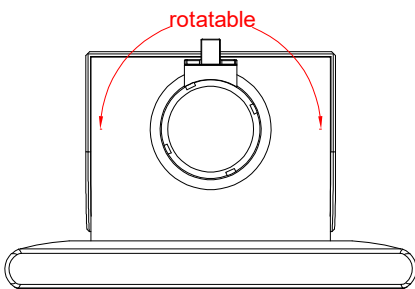

CP3916-0000  
with  
C9900-M575  
C9900-M750

main dimensions and  
fixing points

dimensions in mm

front view

side view

rear view

top view