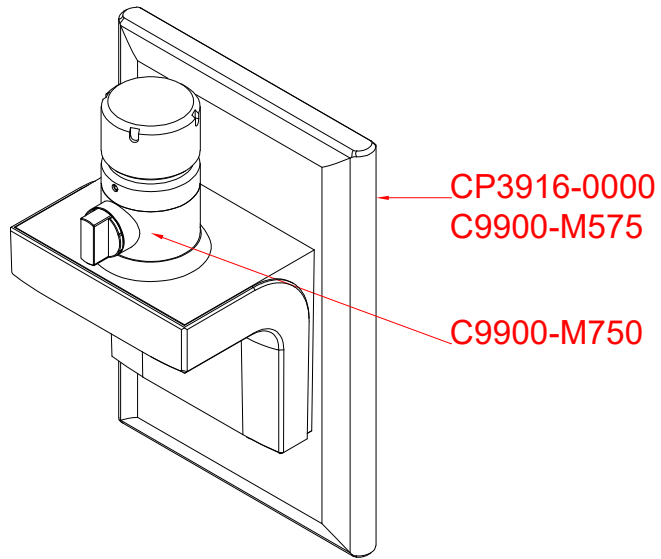

CP3916-0000  
with  
C9900-M575  
C9900-M750

main dimensions and  
fixing points

dimensions in mm

front view

side view

rear view

top view