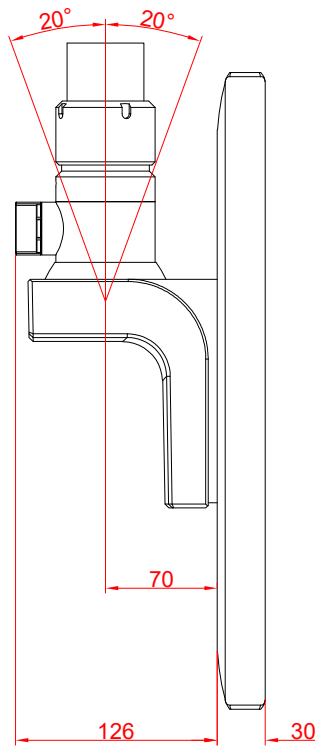

CP3916-0000  
with  
C9900-M575  
C9900-M750

main dimensions and  
fixing points

dimensions in mm

front view

side view

rear view

top view