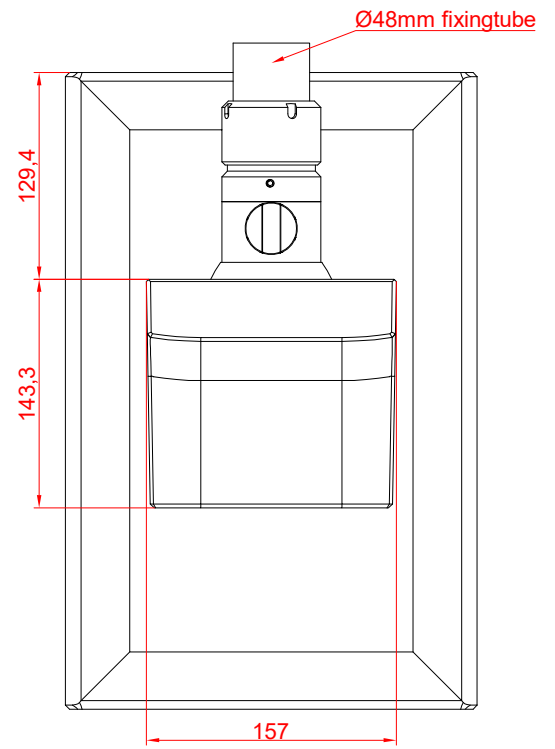

CP3916-0000  
with  
C9900-M575  
C9900-M750

main dimensions and  
fixing points

dimensions in mm

front view

side view

rear view

top view