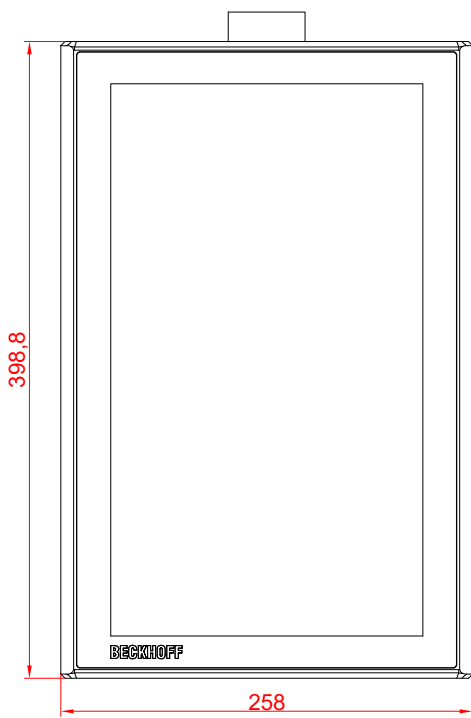

CP3916-0000  
with  
C9900-M575  
C9900-M750

main dimensions and  
fixing points

dimensions in mm

front view

side view

rear view

top view