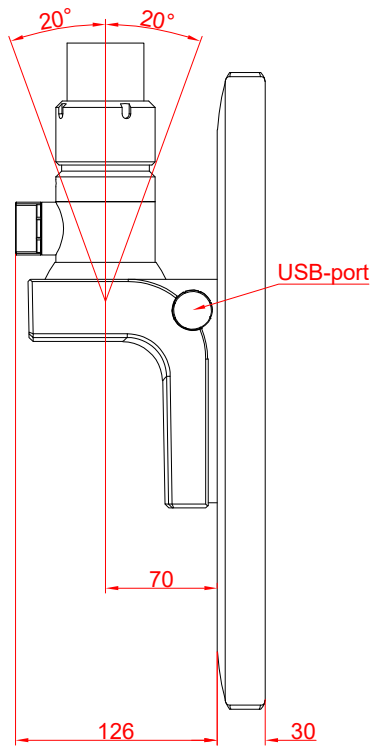

CP3916-0000
with
C9900-M575
C9900-M750
C9900-E274

main dimensions and
fixing points

dimensions in mm

front view

side view

rear view

top view