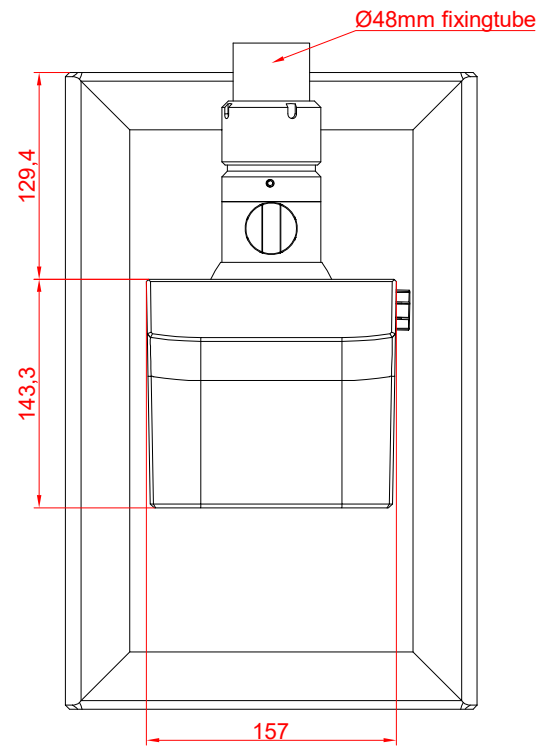

CP3916-0000
with
C9900-M575
C9900-M750
C9900-E274

main dimensions and
fixing points

dimensions in mm

front view

side view

rear view

top view