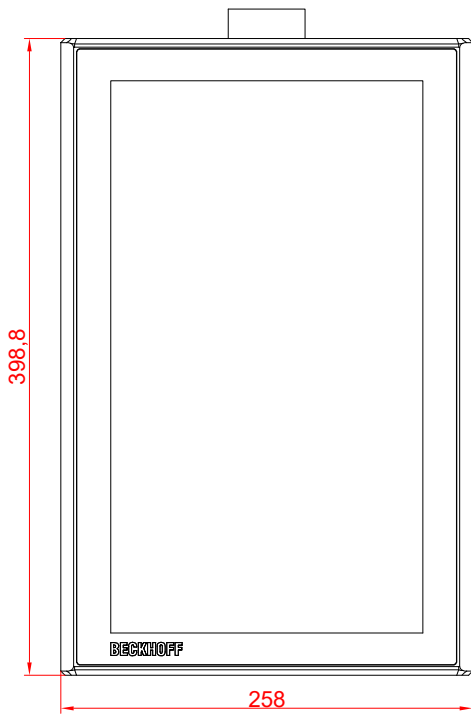

CP3916-0000
with
C9900-M575
C9900-M750
C9900-E274

main dimensions and
fixing points

dimensions in mm

front view

side view

rear view

top view