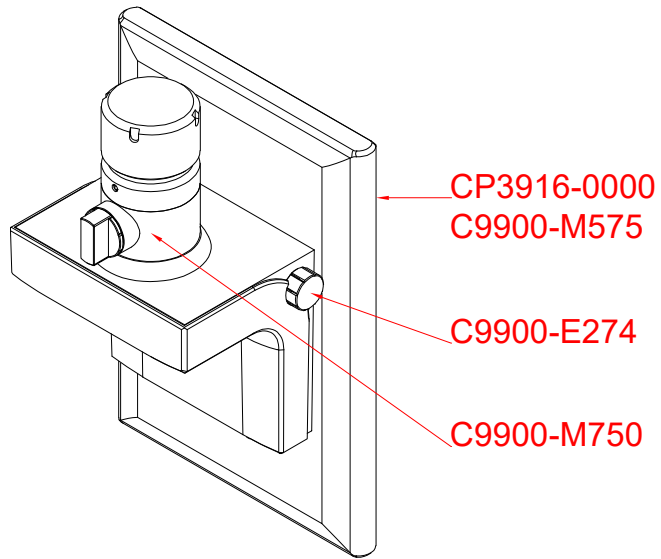

CP3916-0000
with
C9900-M575
C9900-M750
C9900-E274

main dimensions and
fixing points

dimensions in mm

front view

side view

rear view

top view