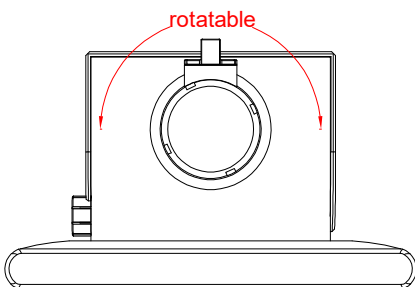

CP3916-0000
with
C9900-M575
C9900-M750
C9900-E274

main dimensions and
fixing points

dimensions in mm

front view

side view

rear view

top view