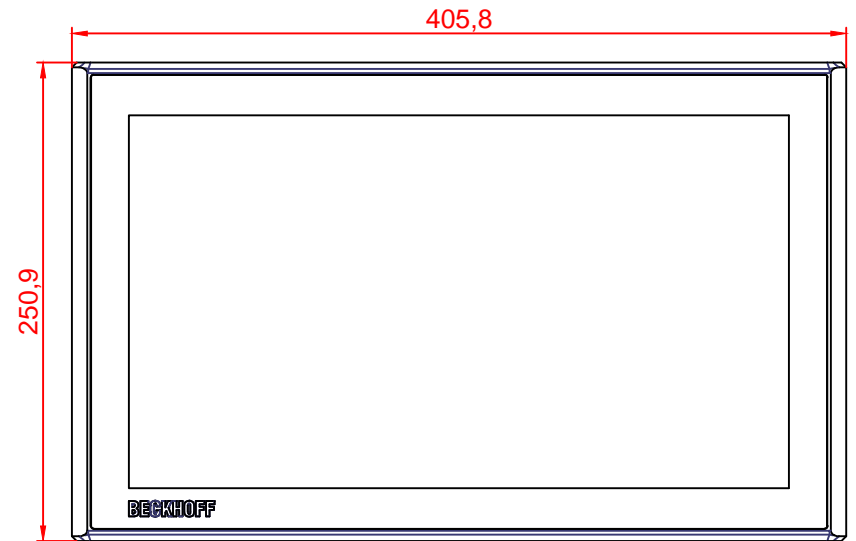

CP3916-0010-E274

main dimensions and  
fixing points

dimensions in mm

bottom view

rear view

left view

front view