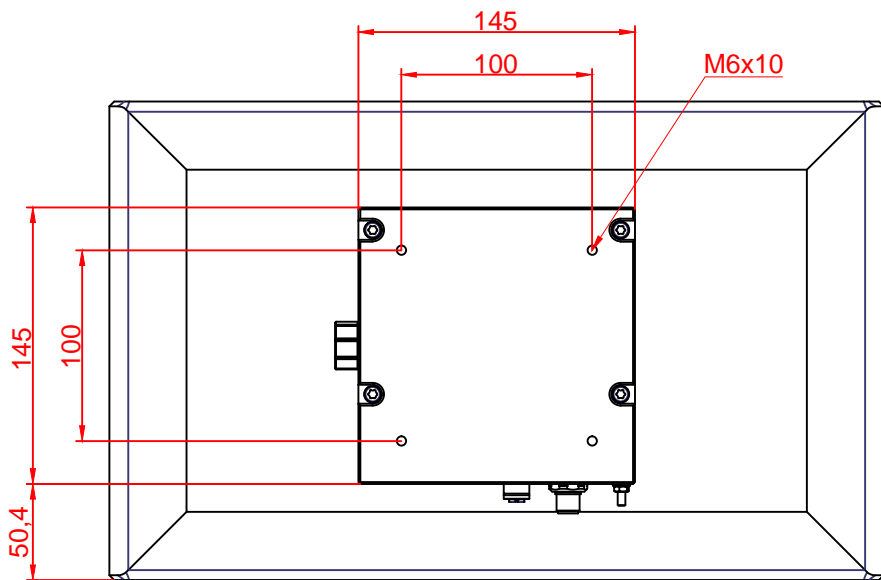

CP3916-0010-E274

main dimensions and  
fixing points

dimensions in mm

bottom view

rear view

left view

front view