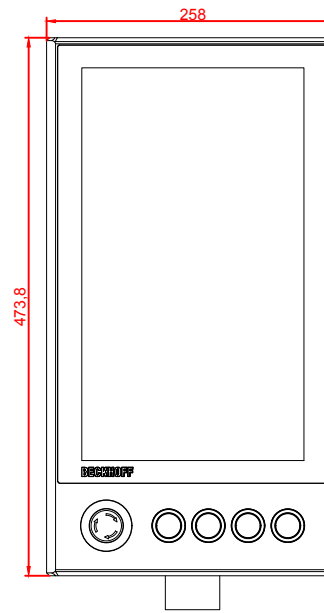

CP3916-G034-0010-M753

main dimensions and
fixing points

dimensions in mm

bottom view

rear view

right view

front view