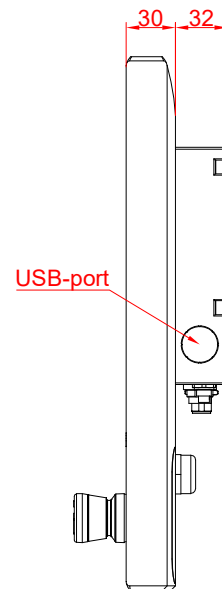

CP3916-0000
with
C9900-G024
C9900-E274

main dimensions and
fixing points

dimensions in mm

bottom view

rear view

side view

front view