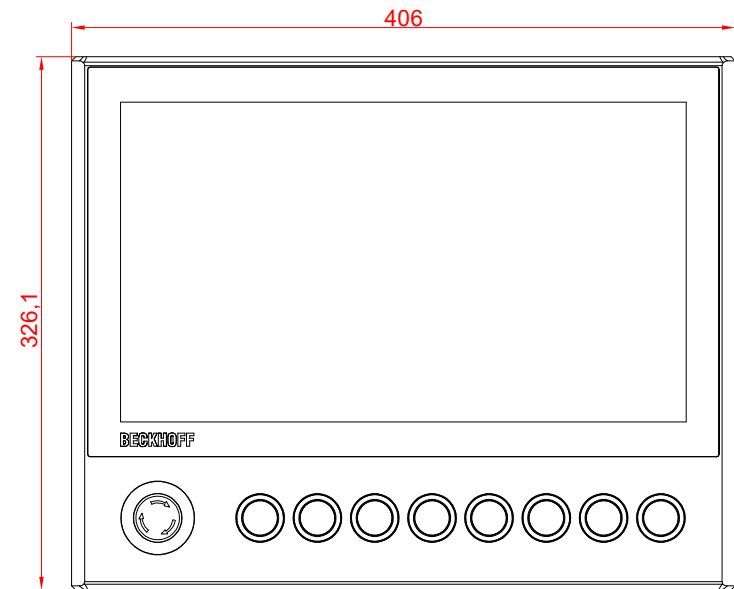

CP3916-0000
with
C9900-G024
C9900-E274

main dimensions and
fixing points

dimensions in mm

bottom view

rear view

side view

front view