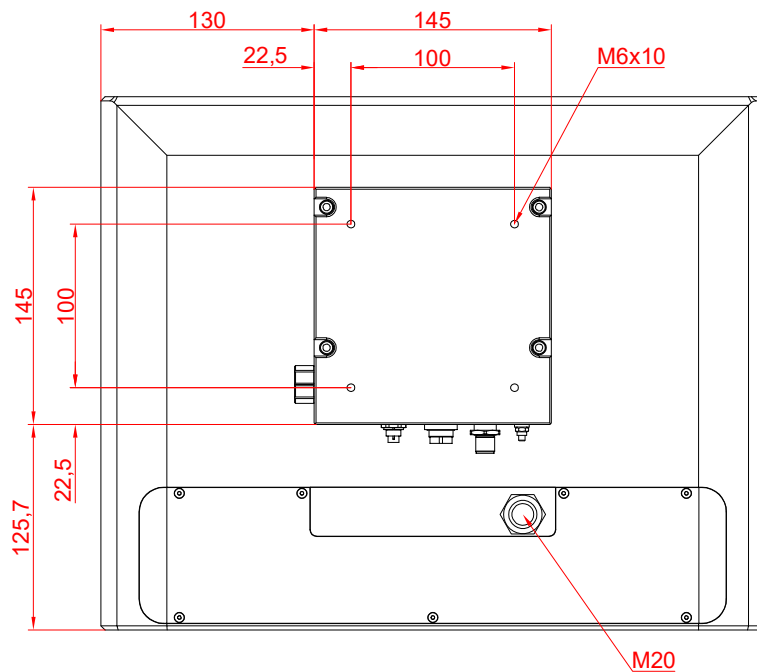

CP3916-0000
with
C9900-G024
C9900-E274

main dimensions and
fixing points

dimensions in mm

bottom view

rear view

side view

front view