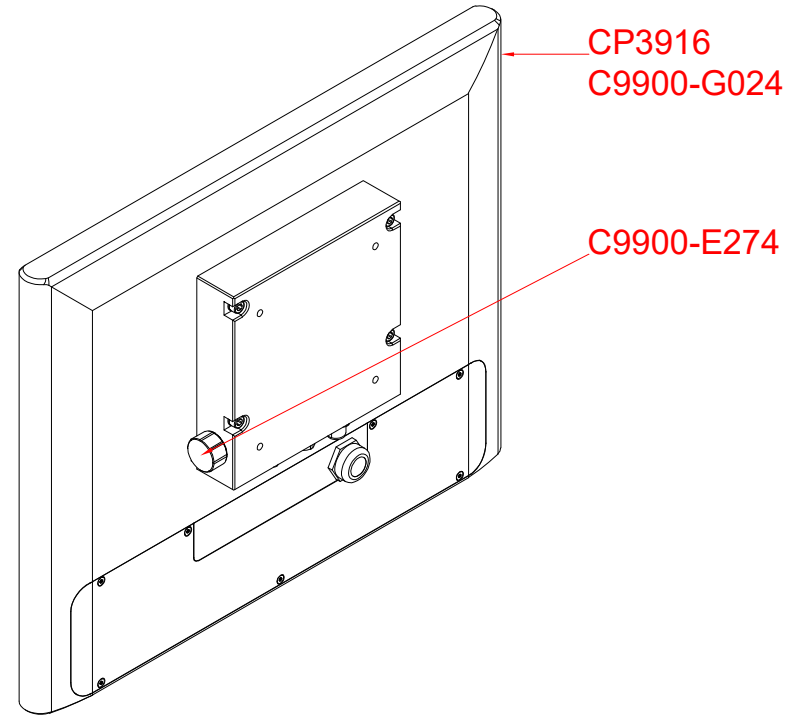

CP3916-0000
with
C9900-G024
C9900-E274

main dimensions and
fixing points

dimensions in mm

bottom view

rear view

side view

front view