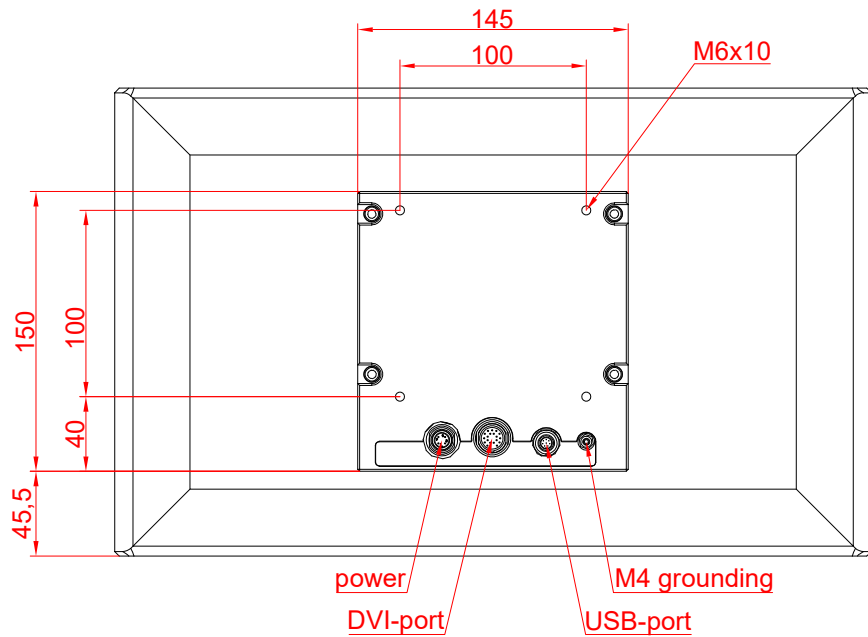

CP3916-0000
with
C9900-M390

main dimensions and
fixing points

dimensions in mm

bottom view

rear view

side view

front view