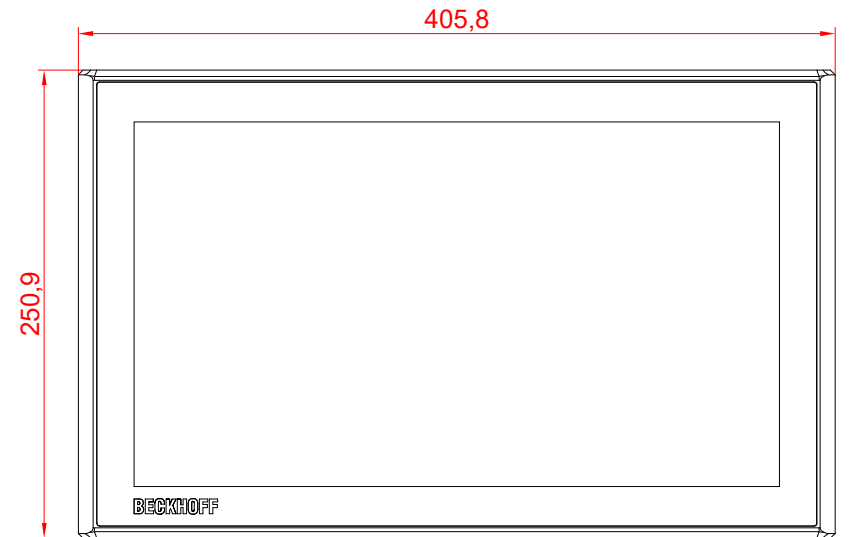

CP3916-0000
with
C9900-M390

main dimensions and
fixing points

dimensions in mm

bottom view

rear view

side view

front view