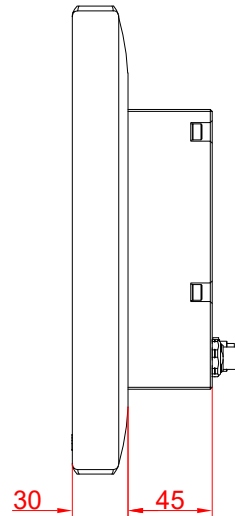

CP3916-0000
with
C9900-M390

main dimensions and
fixing points

dimensions in mm

bottom view

rear view

side view

front view