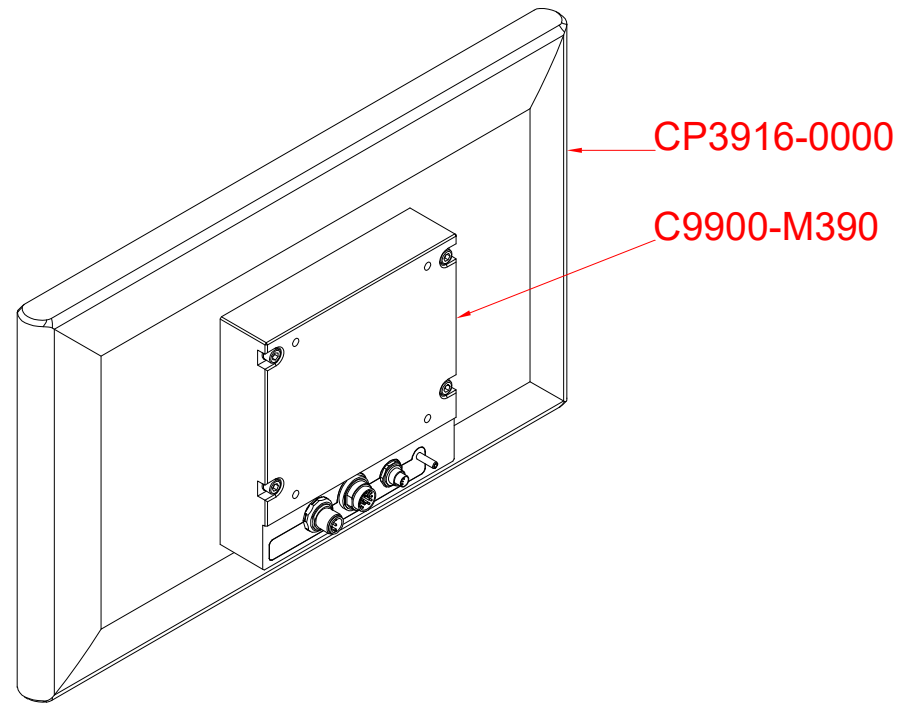

CP3916-0000
with
C9900-M390

main dimensions and
fixing points

dimensions in mm

bottom view

rear view

side view

front view