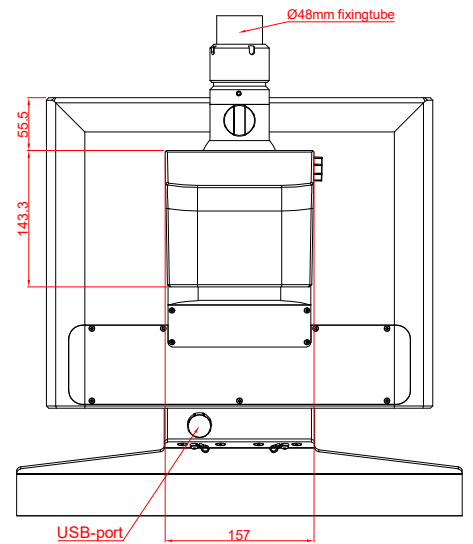

CP3916-0000
with
C9900-G024
C9900-M752
C9900-E274
C9900-M406

main dimensions and
fixing points

dimensions in mm

front view

side view

rear view

top view