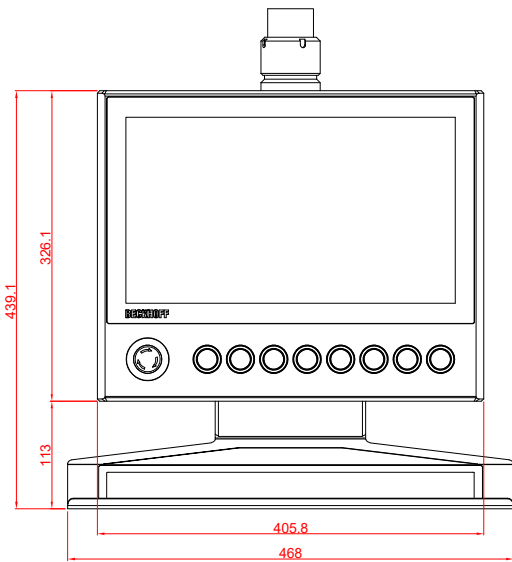

CP3916-0000
with
C9900-G024
C9900-M752
C9900-E274
C9900-M406

main dimensions and
fixing points

dimensions in mm

front view

side view

rear view

top view