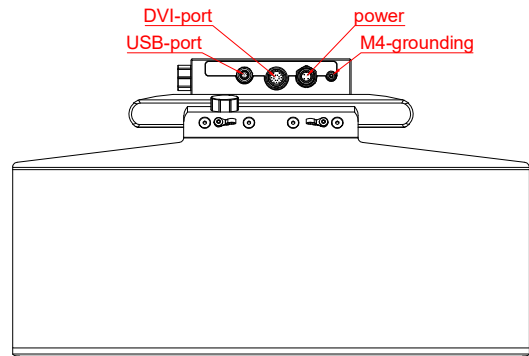

CP3916-0000
with
C9900-M575
C9900-E274
C9900-M406

main dimensions and
fixing points

dimensions in mm

bottom view

rear view

side view

front view