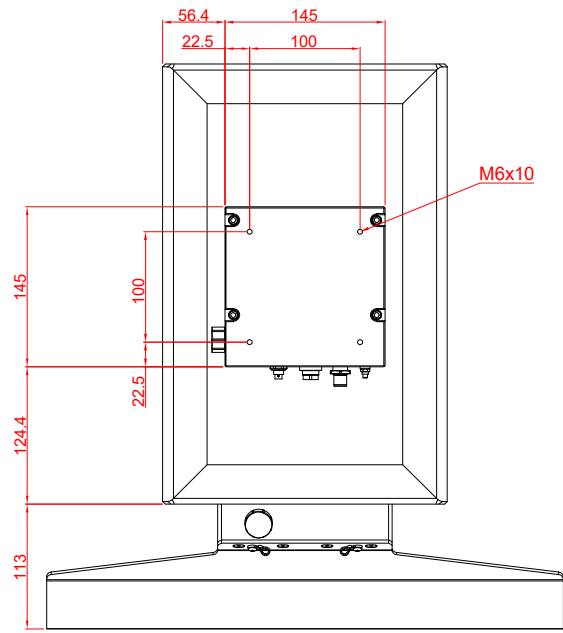

CP3916-0000
with
C9900-M575
C9900-E274
C9900-M406

main dimensions and
fixing points

dimensions in mm

bottom view

rear view

side view

front view