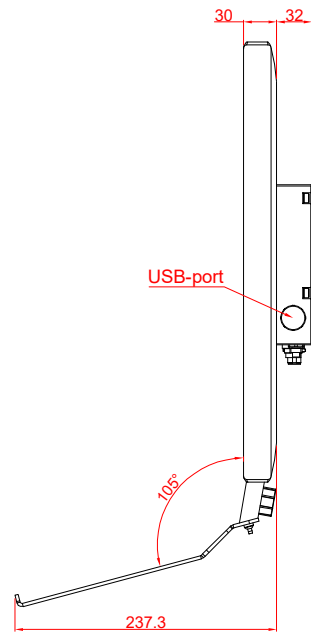

CP3916-0000
with
C9900-M575
C9900-E274
C9900-M406

main dimensions and
fixing points

dimensions in mm

bottom view

rear view

side view

front view