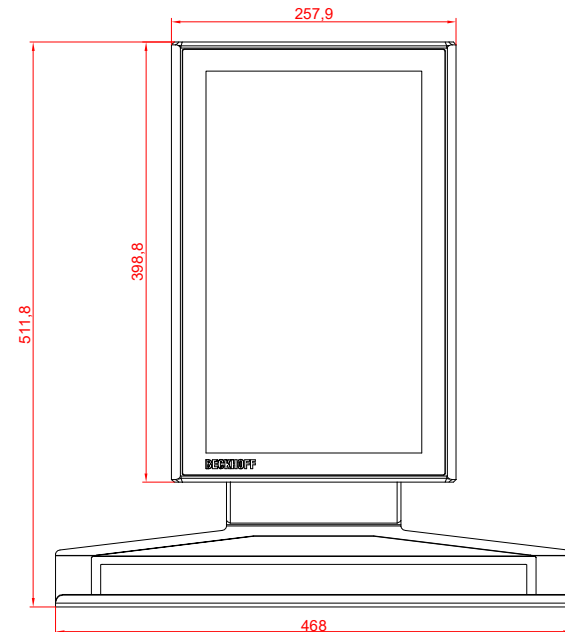

CP3916-0000
with
C9900-M575
C9900-E274
C9900-M406

main dimensions and
fixing points

dimensions in mm

bottom view

rear view

side view

front view