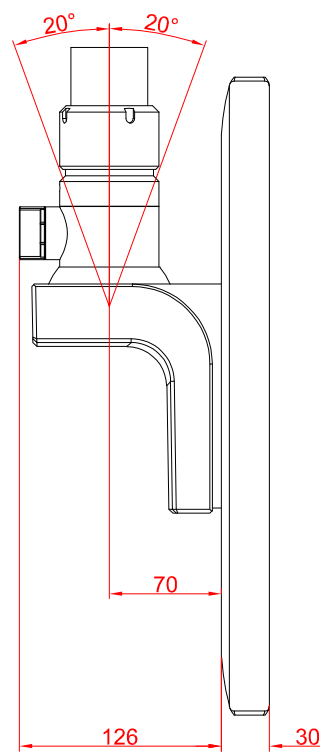

front view

side view

rear view

top view

CP3916-M575-M750

main dimensions and
fixing points

dimensions in mm