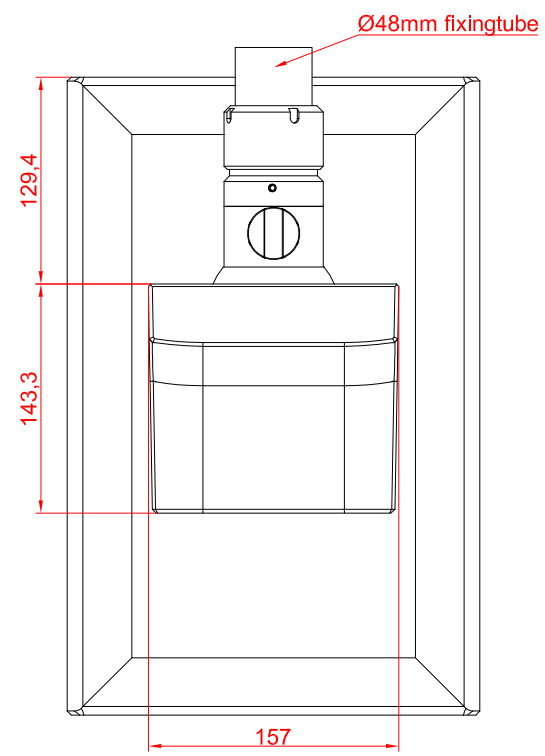

front view

side view

rear view

top view

CP3916-M575-M750

main dimensions and
fixing points

dimensions in mm