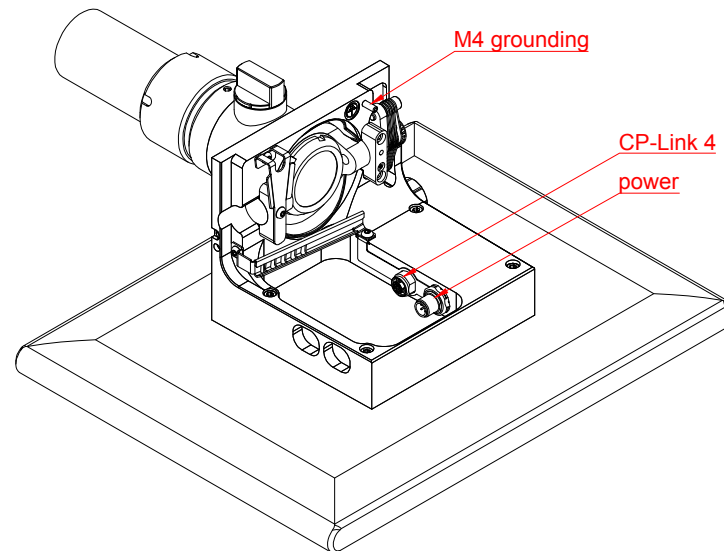

front view

left view

rear view

top view

CP3918-0010-M750-E274

main dimensions and  
fixing points

dimensions in mm