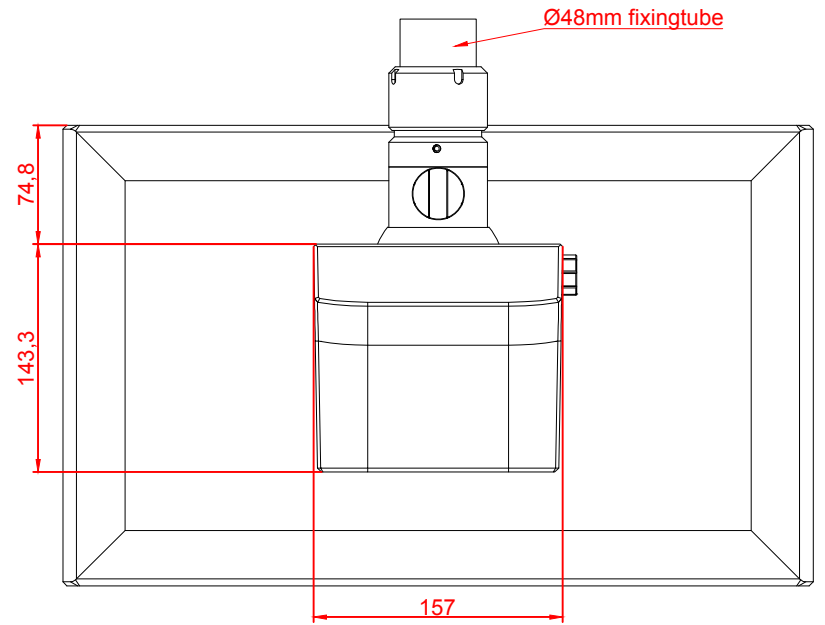

front view

left view

rear view

top view

CP3918-0010-M750-E274

main dimensions and  
fixing points

dimensions in mm