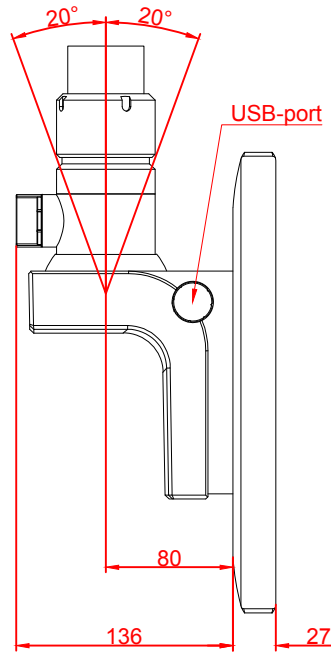

front view

left view

rear view

top view

CP3918-0010-M750-E274

main dimensions and  
fixing points

dimensions in mm