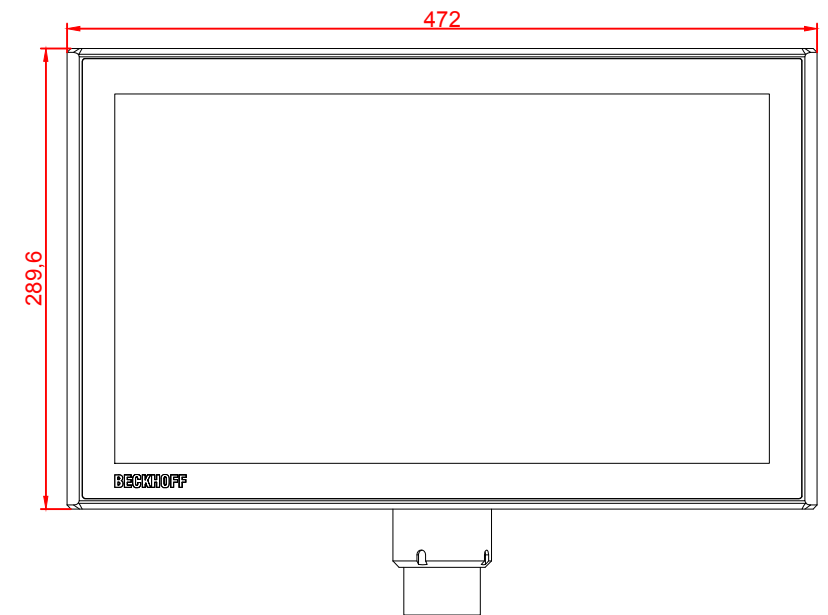

CP3918-0010-M751-E274

main dimensions and
fixing points

dimensions in mm

bottom view

rear view

right view

front view