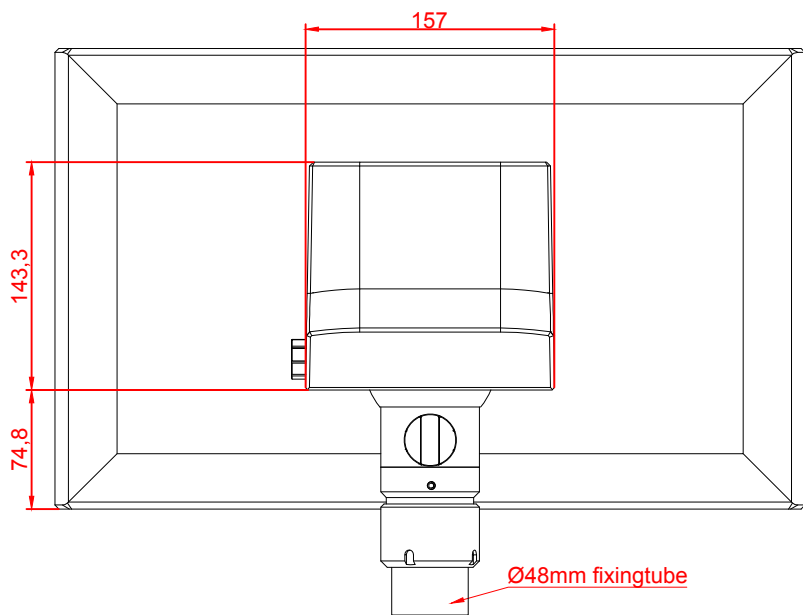

CP3918-0010-M751-E274

main dimensions and
fixing points

dimensions in mm

bottom view

rear view

right view

front view