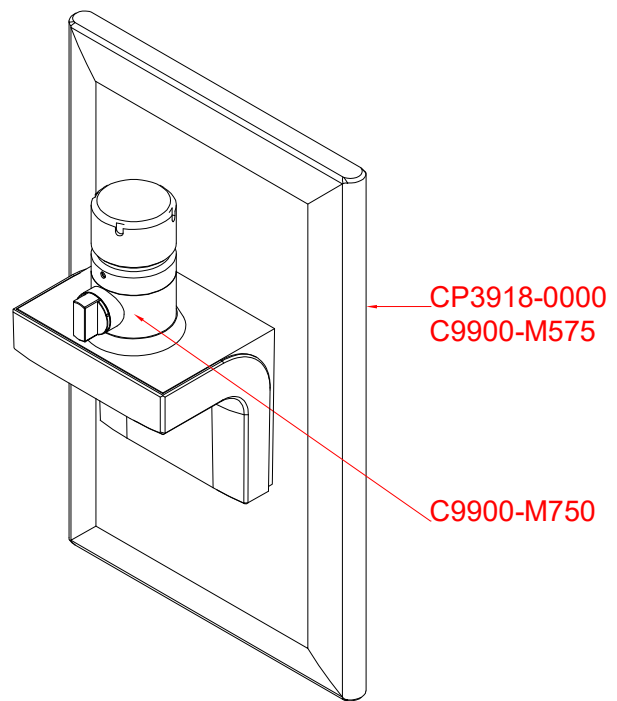

CP3918-0000
with
C9900-M575
C9900-M750

main dimensions and
fixing points

dimensions in mm

front view

side view

rear view

top view