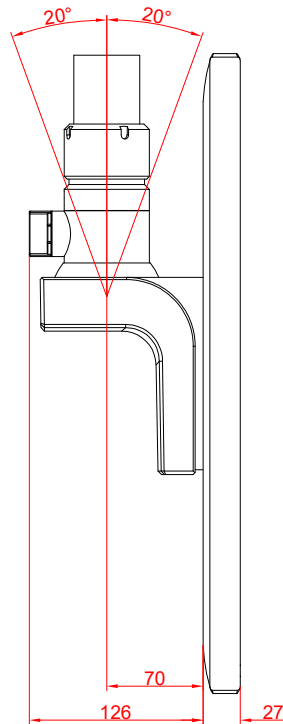

CP3918-0000
with
C9900-M575
C9900-M750

main dimensions and
fixing points

dimensions in mm

front view

side view

rear view

top view