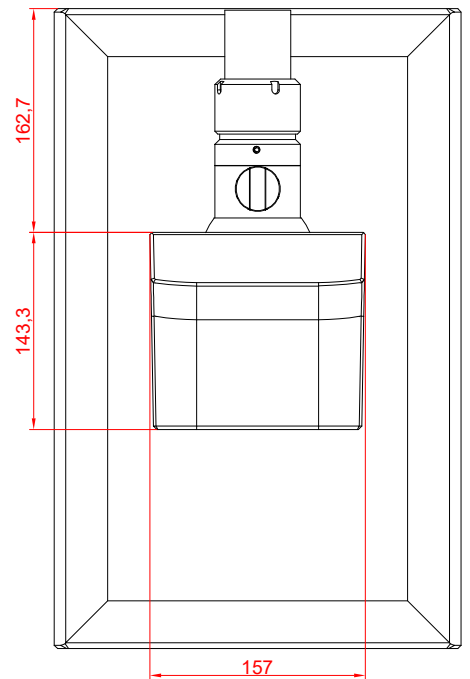

CP3918-0000
with
C9900-M575
C9900-M750

main dimensions and
fixing points

dimensions in mm

front view

side view

rear view

top view