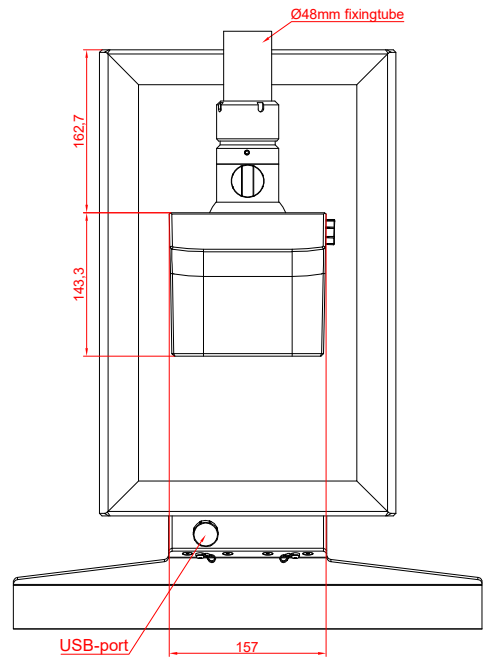

CP3918-0000
with
C9900-M575
C9900-M750
C9900-E274
C9900-M406

main dimensions and
fixing points

dimensions in mm

front view

side view

rear view

top view