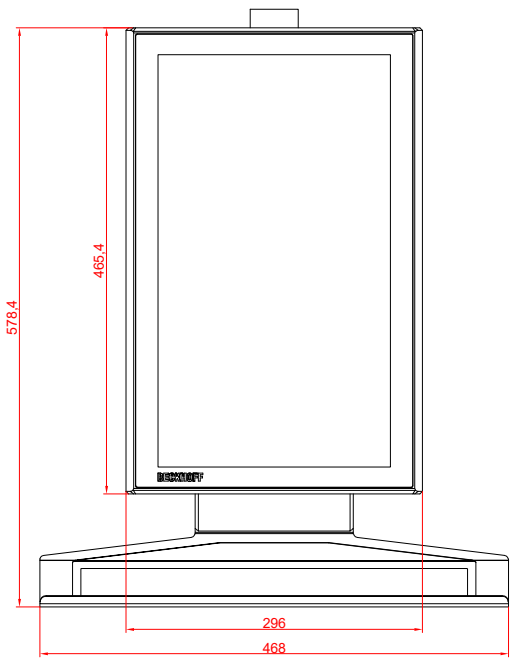

CP3918-0000
with
C9900-M575
C9900-M750
C9900-E274
C9900-M406

main dimensions and
fixing points

dimensions in mm

front view

side view

rear view

top view