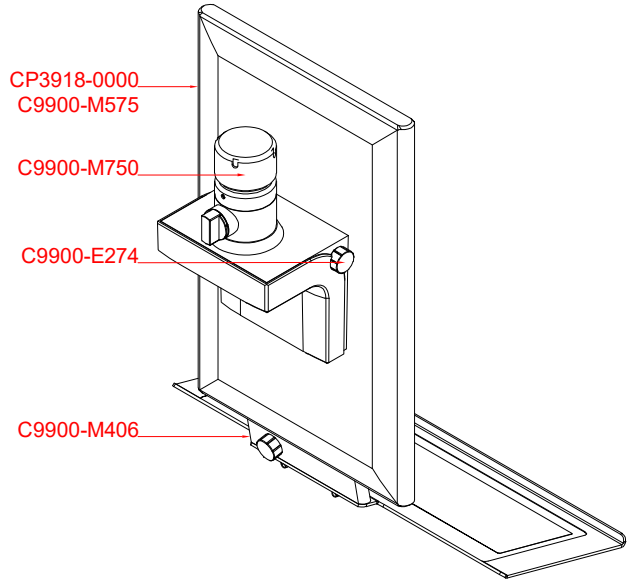

CP3918-0000
with
C9900-M575
C9900-M750
C9900-E274
C9900-M406

main dimensions and
fixing points

dimensions in mm

front view

side view

rear view

top view