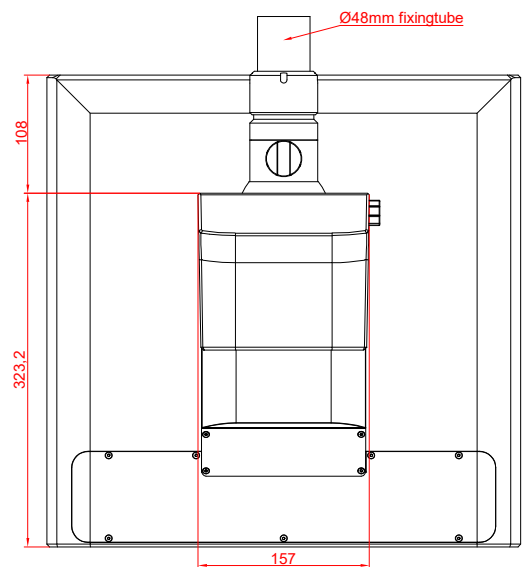

CP3919-0000  
with  
C9900-G026  
C9900-M752  
C9900-E274

main dimensions and  
fixing points

dimensions in mm

front view

side view

rear view

top view