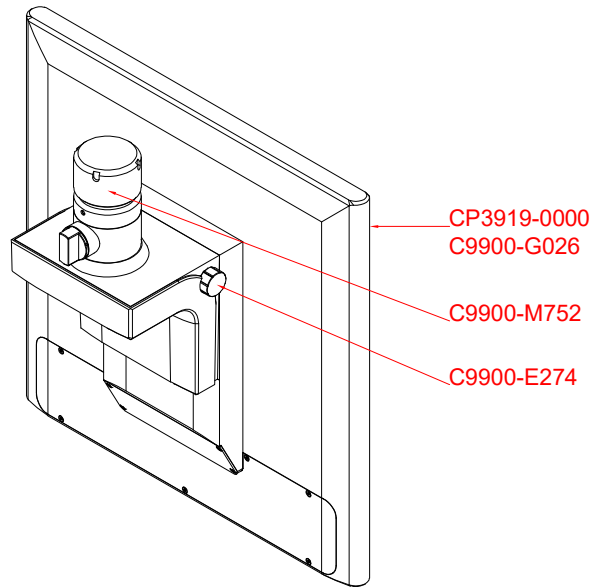

CP3919-0000  
with  
C9900-G026  
C9900-M752  
C9900-E274

main dimensions and  
fixing points

dimensions in mm

front view

side view

rear view

top view