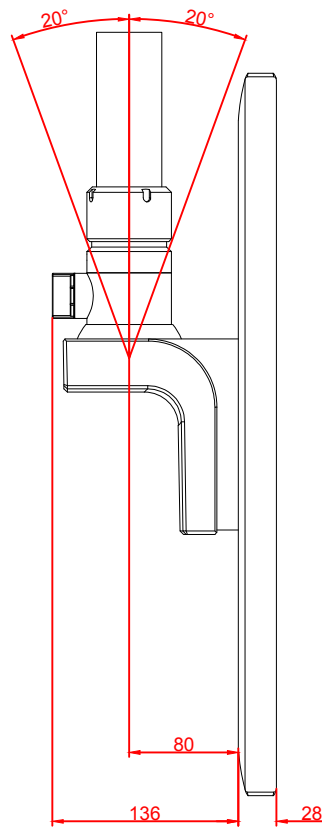

front view

left view

rear view

top view

CP3921-0010-M575-M750

main dimensions and
fixing points

dimensions in mm