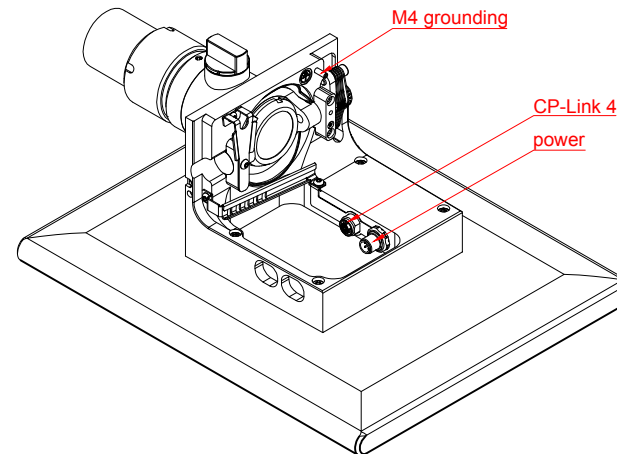

front view

left view

rear view

top view

CP3921-0010-M575-M750

main dimensions and
fixing points

dimensions in mm