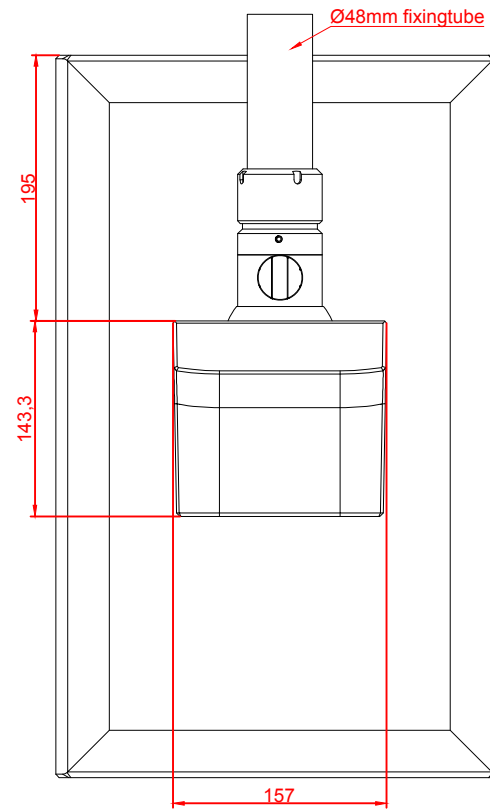

front view

left view

rear view

top view

CP3921-0010-M575-M750

main dimensions and
fixing points

dimensions in mm