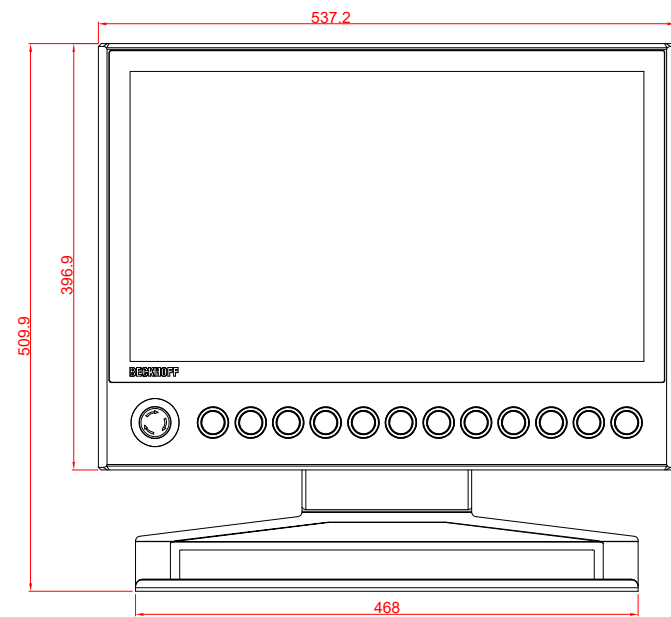

CP3921-0000
with
C9900-G028
C9900-M390
C9900-M406

main dimensions and
fixing points

dimensions in mm

bottom view

rear view

side view

front view