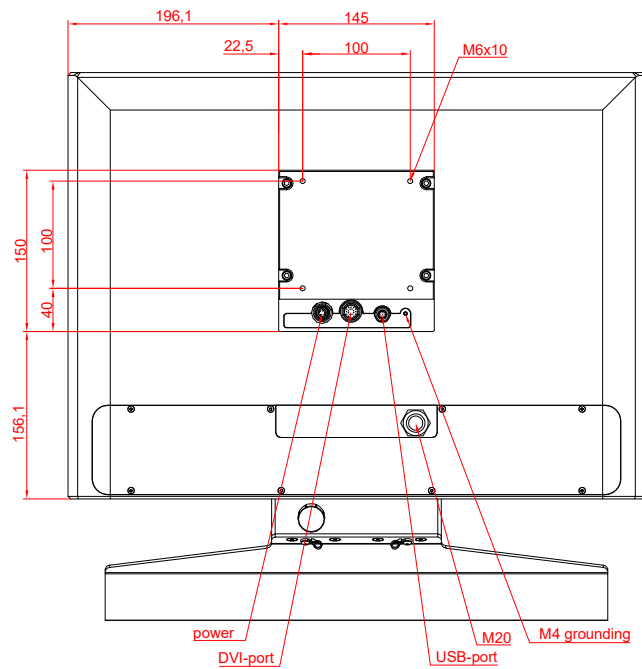

CP3921-0000
with
C9900-G028
C9900-M390
C9900-M406

main dimensions and
fixing points

dimensions in mm

bottom view

rear view

side view

front view