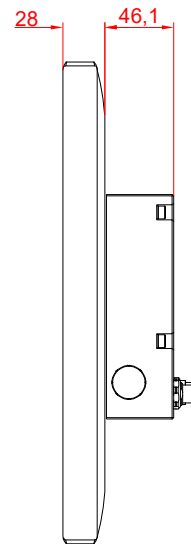

CP3921-0000
with
C9900-M390
C9900-E274

main dimensions and
fixing points

dimensions in mm

bottom view

rear view

side view

front view