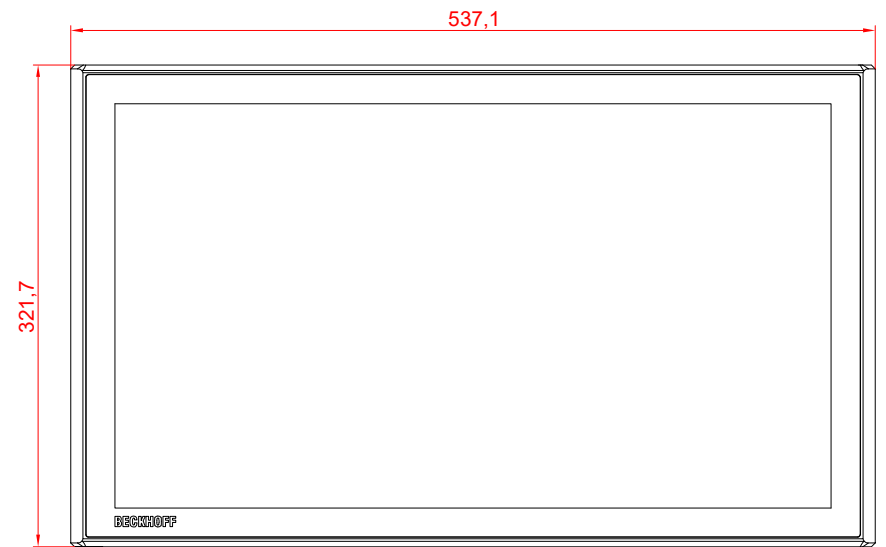

CP3921-0000
with
C9900-M390
C9900-E274

main dimensions and
fixing points

dimensions in mm

bottom view

rear view

side view

front view