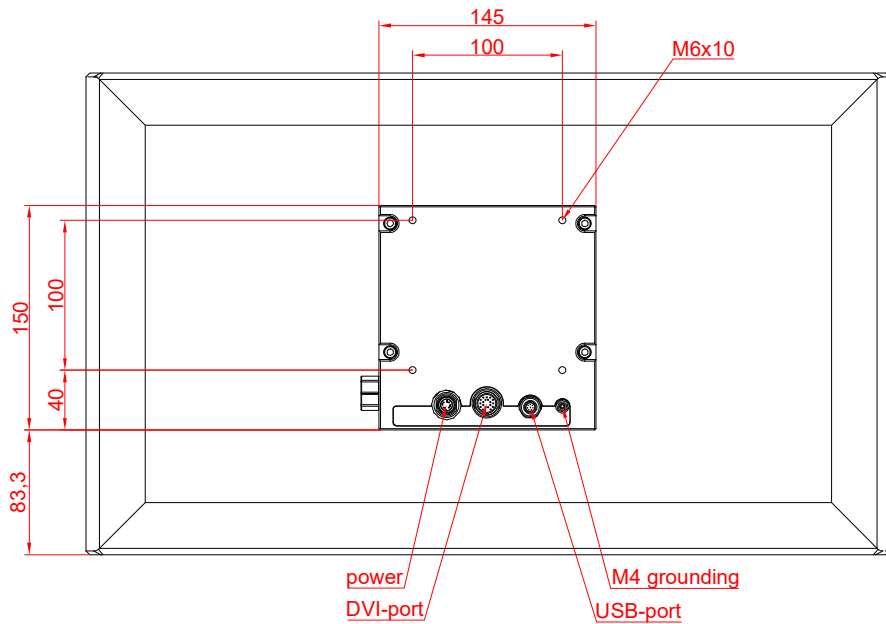

CP3921-0000
with
C9900-M390
C9900-E274

main dimensions and
fixing points

dimensions in mm

bottom view

rear view

side view

front view