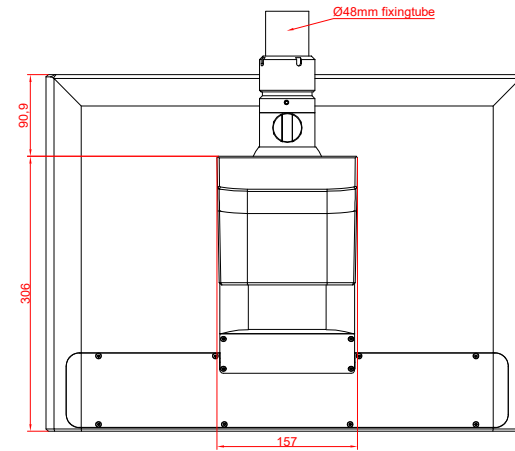

CP3921-0000
with
C9900-G028
C9900-M752

main dimensions and
fixing points

dimensions in mm

front view

side view

rear view

top view