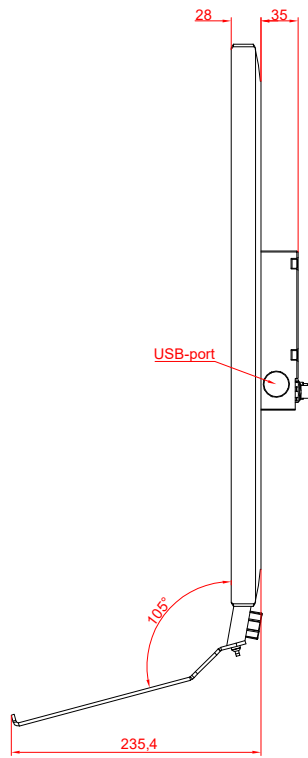

CP3921-0000
with
C9900-M575
C9900-M390
C9900-E274
C9900-M406

main dimensions and
fixing points

dimensions in mm

bottom view

rear view

side view

front view