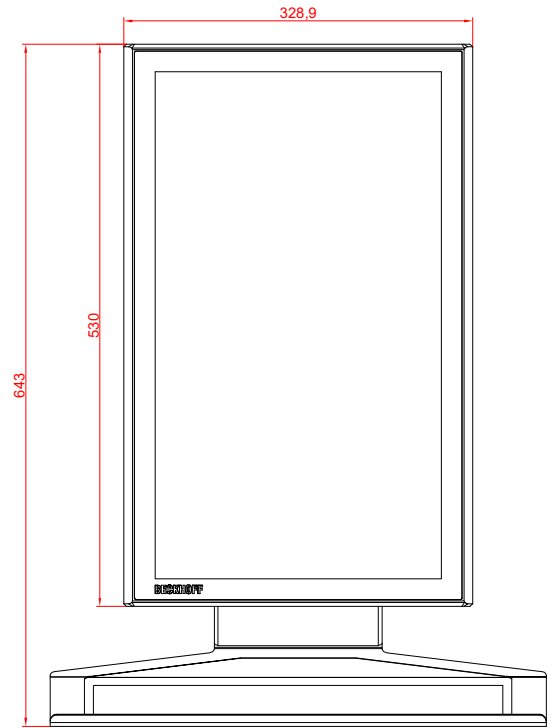

CP3921-0000
with
C9900-M575
C9900-M390
C9900-E274
C9900-M406

main dimensions and
fixing points

dimensions in mm

bottom view

rear view

side view

front view