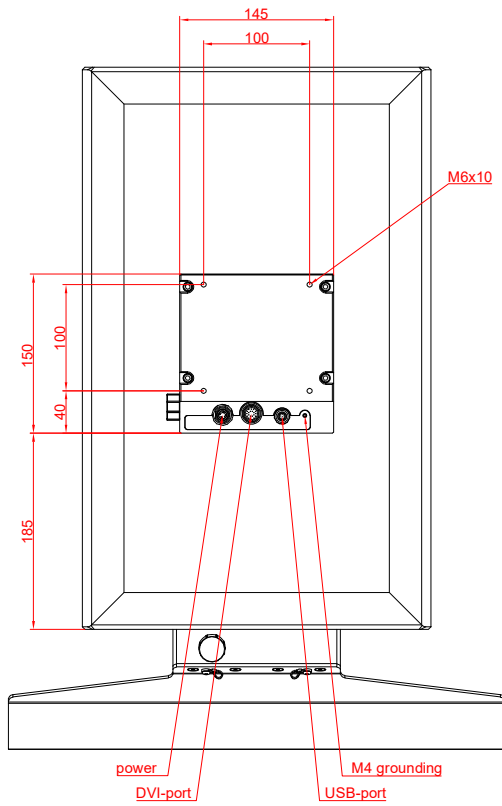

CP3921-0000
with
C9900-M575
C9900-M390
C9900-E274
C9900-M406

main dimensions and
fixing points

dimensions in mm

bottom view

rear view

side view

front view