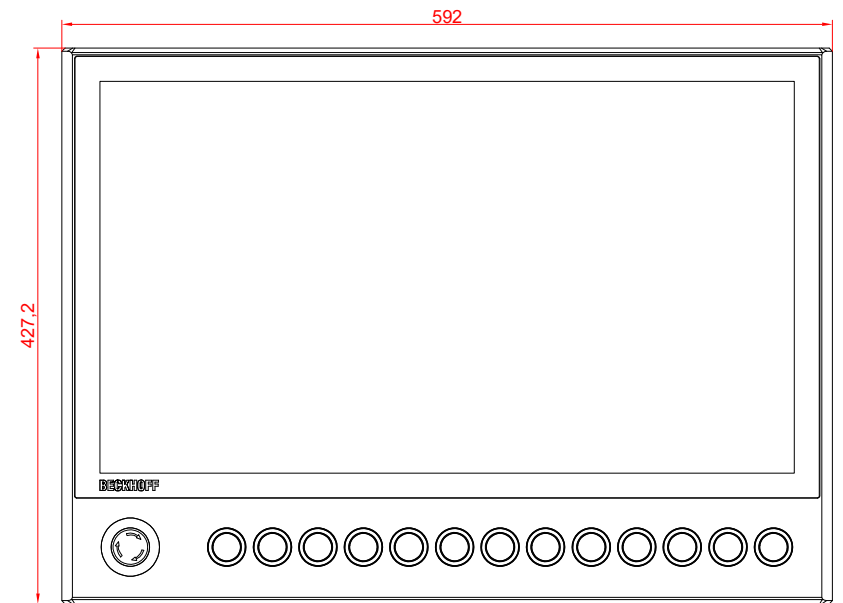

CP3924-0000
with
C9900-G027
C9900-E274

main dimensions and
fixing points

dimensions in mm

bottom view

rear view

side view

front view