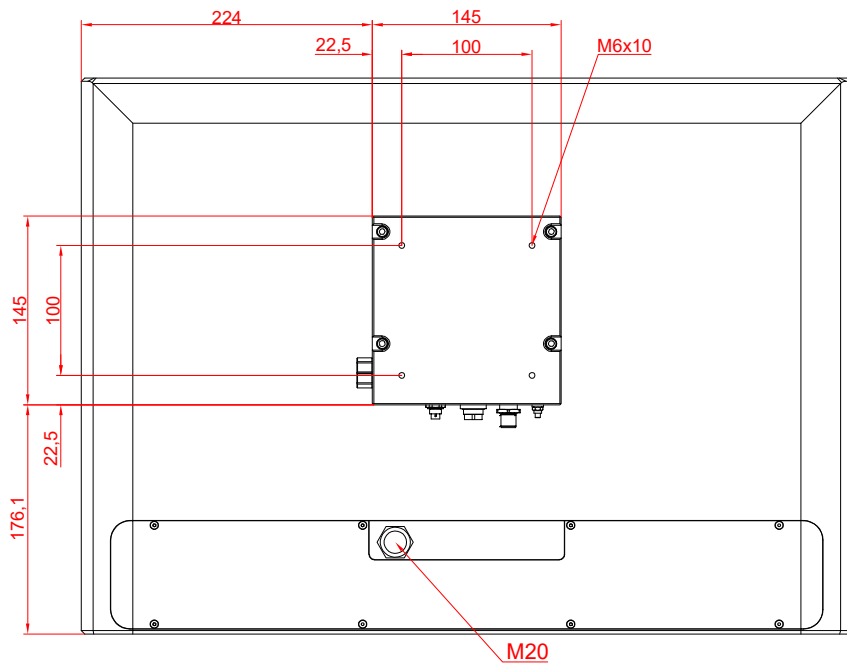

CP3924-0000
with
C9900-G027
C9900-E274

main dimensions and
fixing points

dimensions in mm

bottom view

rear view

side view

front view