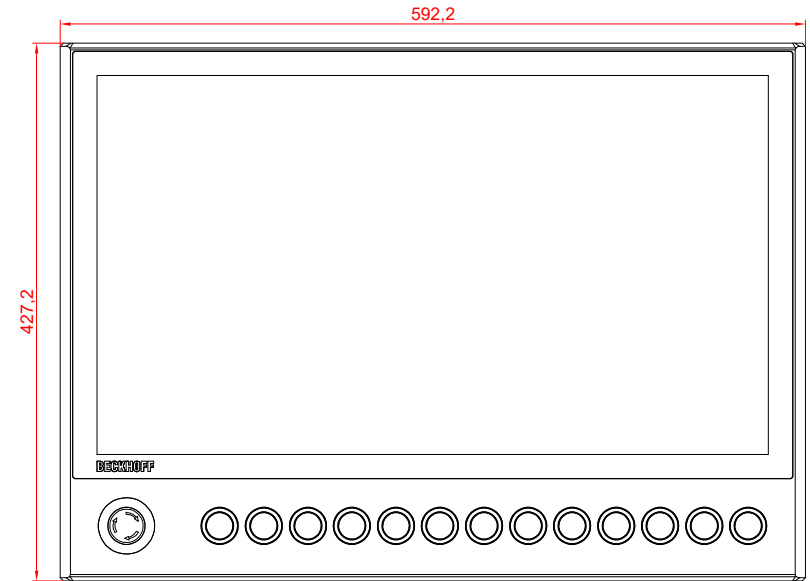

CP3924-0000
with
C9900-G027
C9900-M390

main dimensions and
fixing points

dimensions in mm

bottom view

rear view

side view

front view