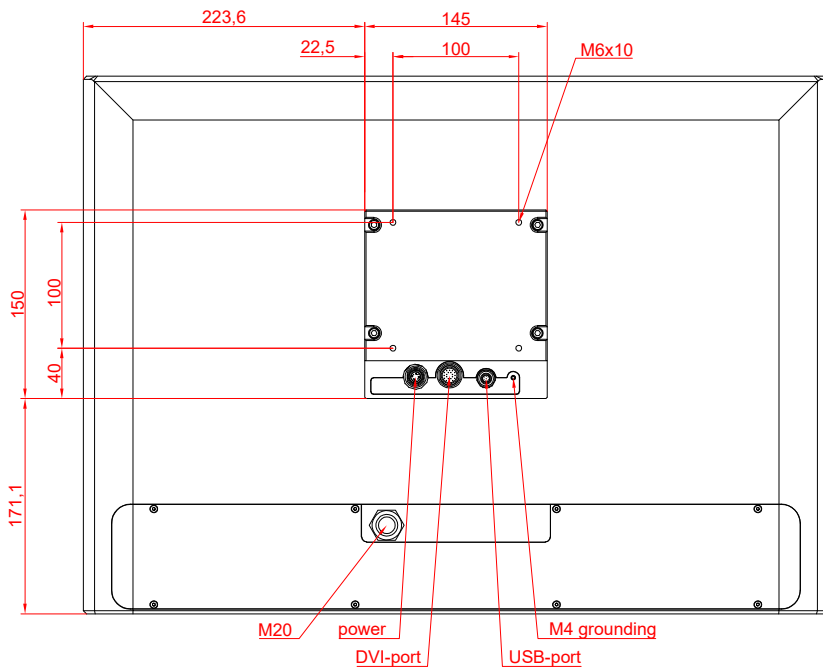

CP3924-0000
with
C9900-G027
C9900-M390

main dimensions and
fixing points

dimensions in mm

bottom view

rear view

side view

front view