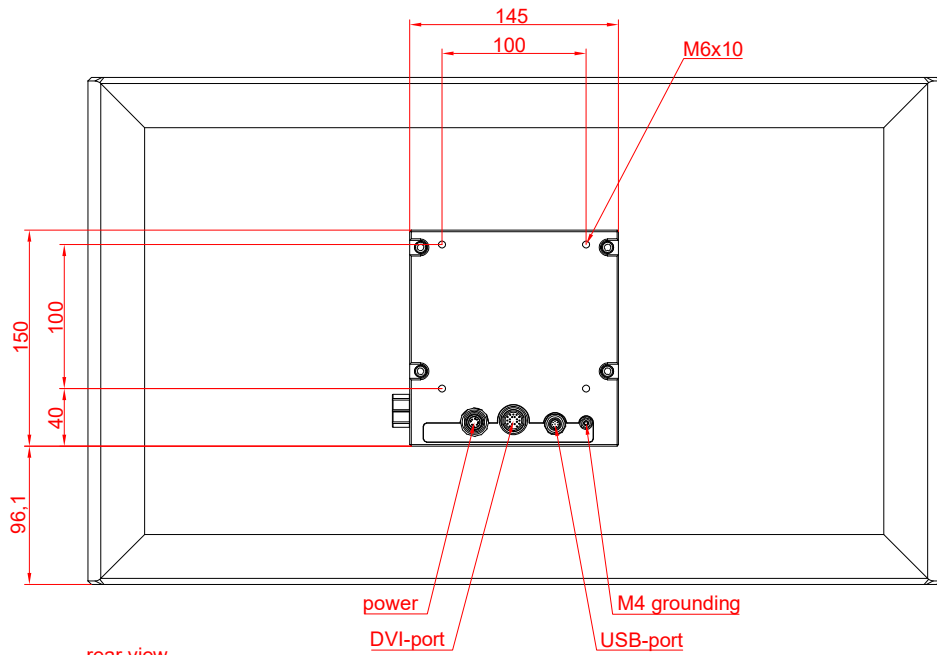

CP3924-0000
with
C9900-M390
C9900-E274

main dimensions and
fixing points

dimensions in mm

bottom view

rear view

side view

front view