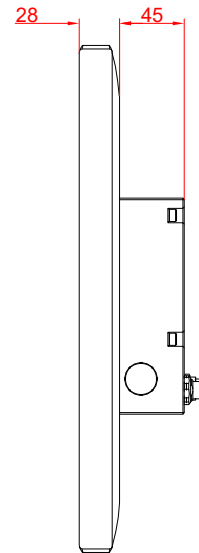

CP3924-0000
with
C9900-M390
C9900-E274

main dimensions and
fixing points

dimensions in mm

bottom view

rear view

side view

front view