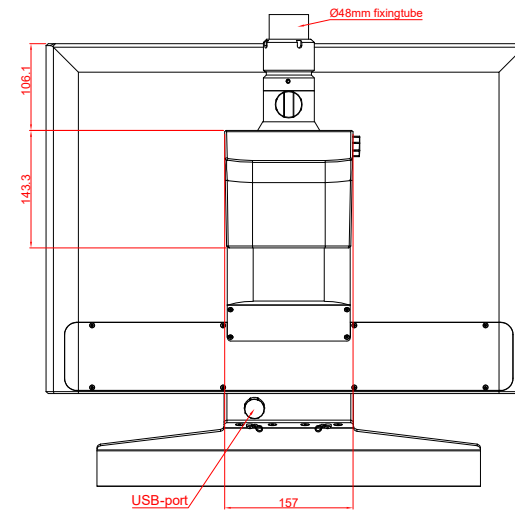

CP3924-0000
with
C9900-G027
C9900-M752
C9900-E274
C9900-M406

main dimensions and
fixing points

dimensions in mm

CP3924-0000
C9900-G027

C9900-M752

C9900-E274

C9900-M406

front view

side view

rear view

top view