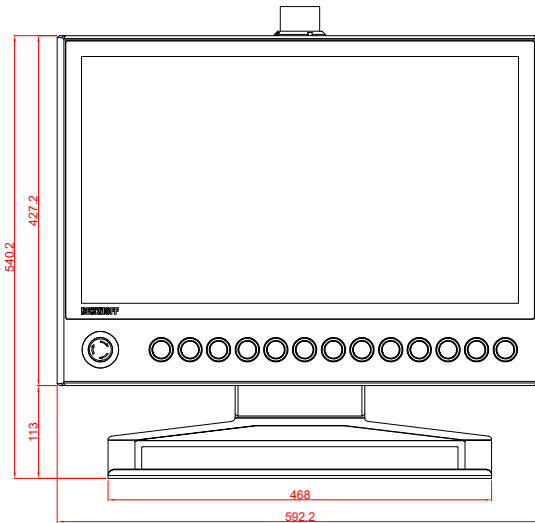

CP3924-0000
with
C9900-G027
C9900-M752
C9900-E274
C9900-M406

main dimensions and
fixing points

dimensions in mm

CP3924-0000
C9900-G027

C9900-M752

C9900-E274

C9900-M406

front view

side view

rear view

top view