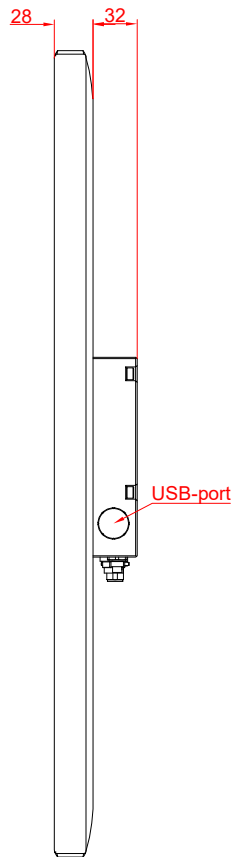

CP3924-0000
with
C9900-M575
C9900-E274

main dimensions and
fixing points

dimensions in mm

bottom view

rear view

side view

front view