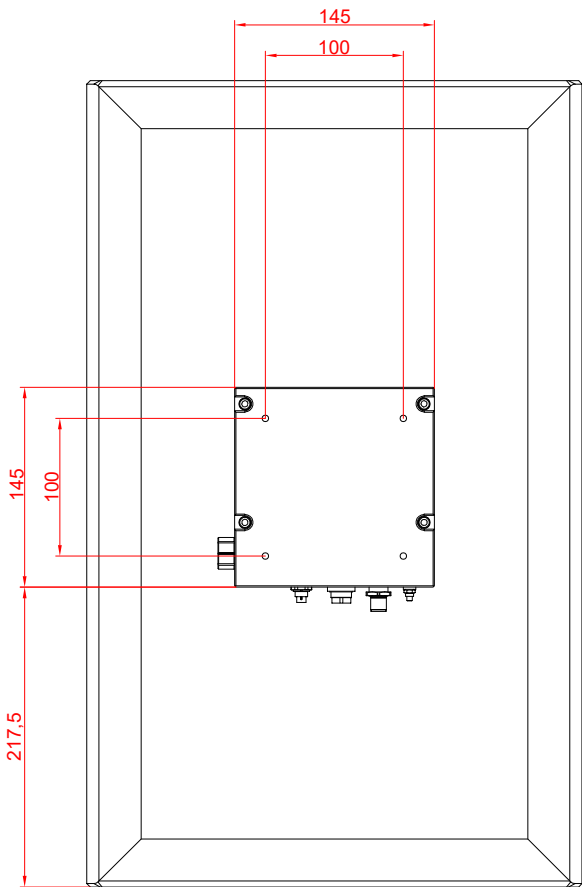

CP3924-0000
with
C9900-M575
C9900-E274

main dimensions and
fixing points

dimensions in mm

bottom view

rear view

side view

front view