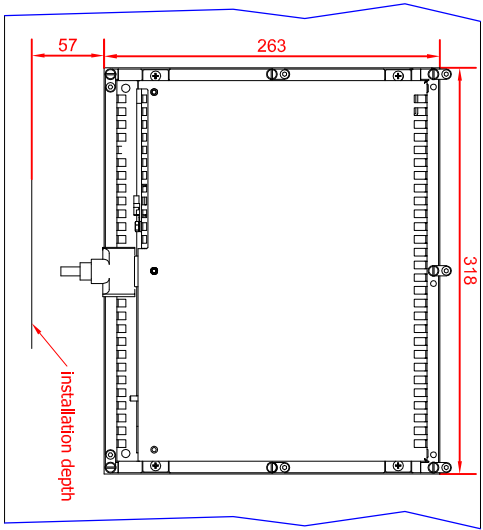

bottom view

rear view  
with  
install  
measure

rear view  
dimensions in mm

right view

CP6901-0011  
main dimensions

front view