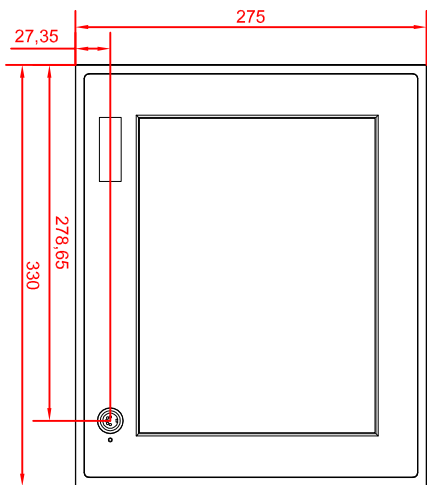

bottom view

rear view  
with  
install  
measure

rear view  
dimensions in mm

right view

CP6901-0011  
main dimensions

front view