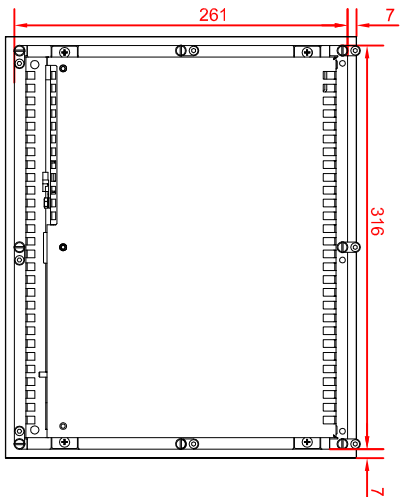

bottom view

rear view  
with  
install  
measure

rear view  
dimensions in mm

right view

CP6901-0011  
main dimensions

front view