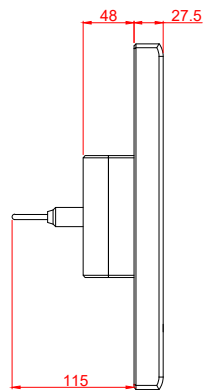

front view

side view

rear view

CP7001-0000
with
C9900-M135

connection-console
Rittal CP6206.490
Rittal CP6508.020

main dimensions and
fixing points

front view

side view

rear view