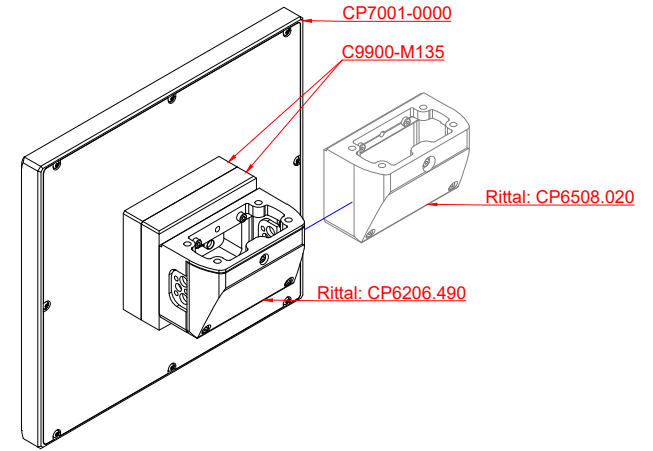

front view

side view

rear view

CP7001-0000
with
C9900-M135

connection-console
Rittal CP6206.490
Rittal CP6508.020

main dimensions and
fixing points

front view

side view

rear view