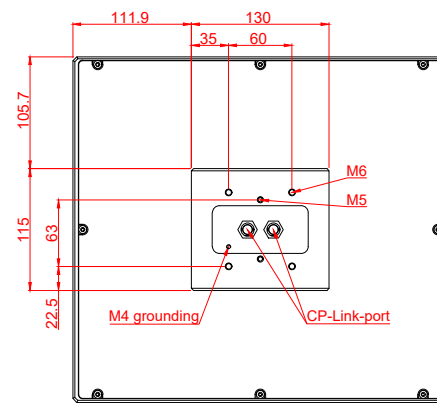

front view

side view

rear view

CP7001-0000
with
C9900-M135

connection-console
Rittal CP6206.490
Rittal CP6508.020

main dimensions and
fixing points

front view

side view

rear view