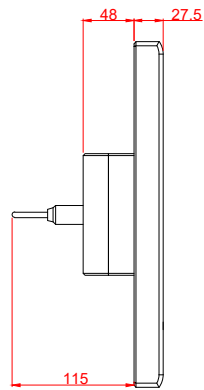

front view

side view

rear view

CP7001-0000
with
C9900-M135

connection-console
Rittal CP6206.490
Rittal CP6508.020

main dimensions and
fixing points

front view

side view

rear view