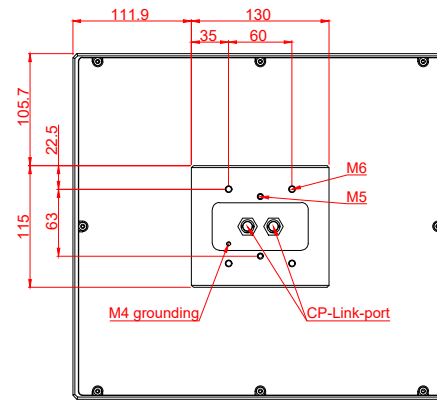

front view

side view

rear view

CP7001-0000
with
C9900-M135

connection-console
Rittal CP6206.490
Rittal CP6508.020

main dimensions and
fixing points

front view

side view

rear view