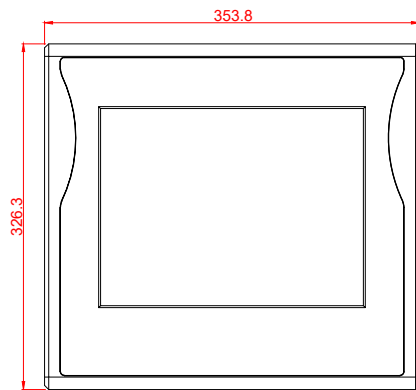

front view

side view

rear view

CP7001-0000
with
C9900-M135

connection-console
Rittal CP6206.490
Rittal CP6508.020

main dimensions and
fixing points

front view

side view

rear view