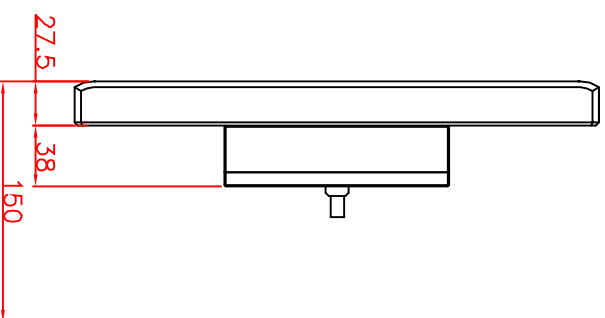

CP7001-0001-M122

Tilting adapter for  
Rittal Tragsystem

1. Art.Nr. CP6527.000
2. Art.Nr. CP6529.000

main dimensions and  
fixing points

rear view

right view

front view

dimensions in mm