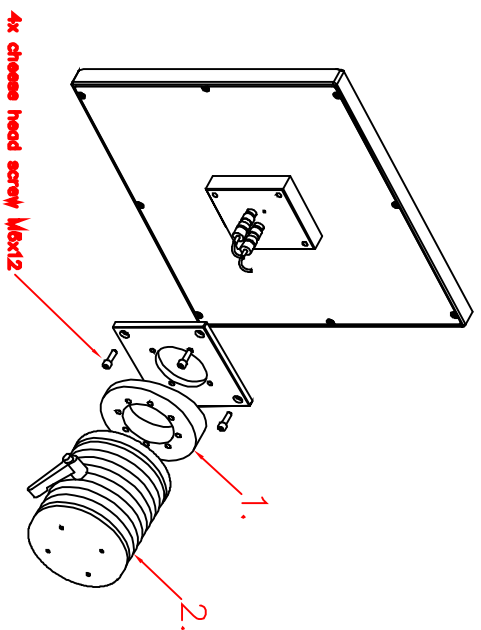

CP7001-0001-M122

Tilting adapter for  
Rittal Tragsystem

1. Art.Nr. CP6527.000
2. Art.Nr. CP6529.000

main dimensions and  
fixing points

rear view

right view

front view

dimensions in mm