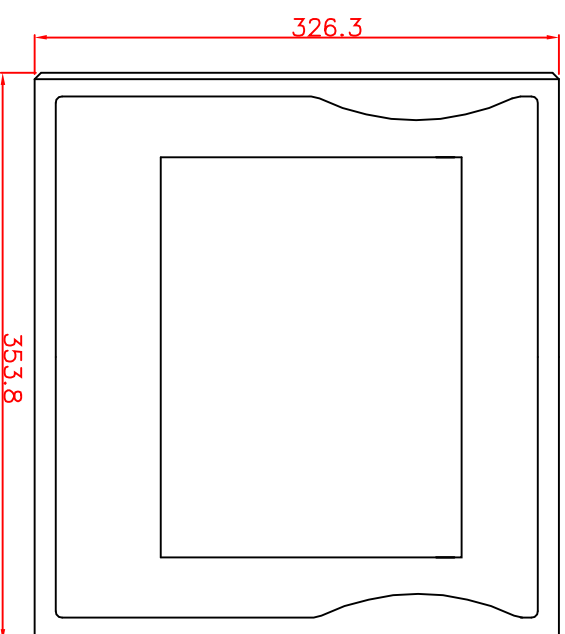

CP7001-0001-M122

Tilting adapter for  
Rittal Tragsystem

1. Art.Nr. CP6527.000
2. Art.Nr. CP6529.000

main dimensions and  
fixing points

rear view

right view

front view

dimensions in mm