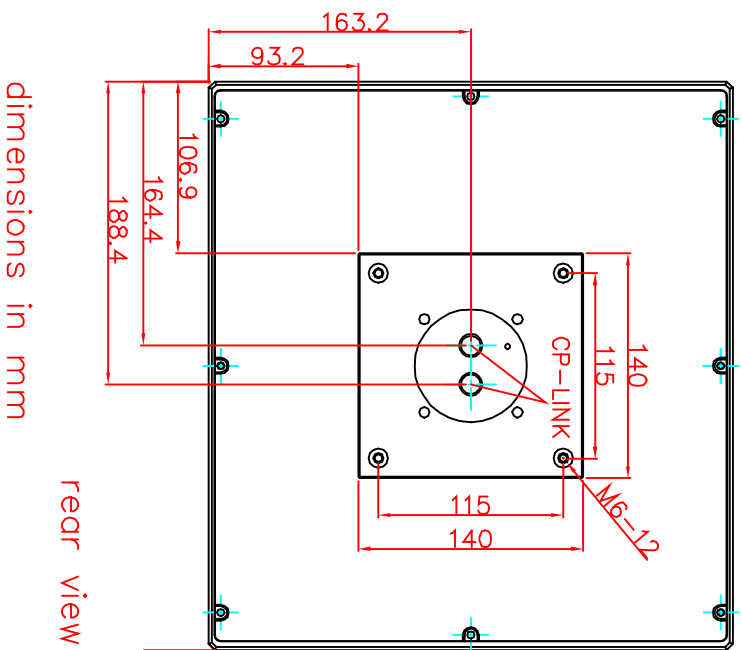

CP7001-0001-M122

Tilting adapter for  
Rittal Tragsystem

1. Art.Nr. CP6527.000
2. Art.Nr. CP6529.000

main dimensions and  
fixing points

rear view

right view

front view

dimensions in mm