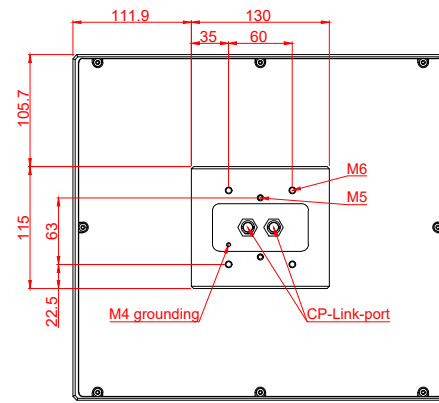

front view

side view

rear view

CP7001-0001  
with  
C9900-M135

connection-console  
Rittal CP6206.490  
Rittal CP6508.020

main dimensions and  
fixing points

front view

side view

rear view