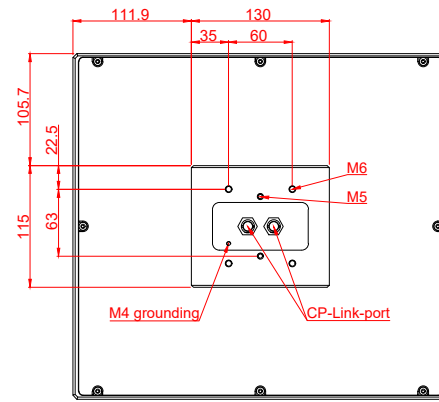

front view

side view

rear view

CP7001-0001  
with  
C9900-M135

connection-console  
Rittal CP6206.490  
Rittal CP6508.020

main dimensions and  
fixing points

front view

side view

rear view