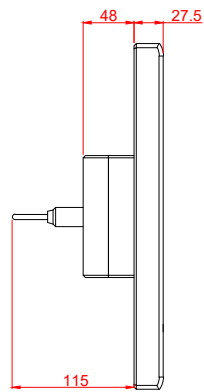

front view

side view

rear view

CP7001-0001  
with  
C9900-M135

connection-console  
Rittal CP6206.490  
Rittal CP6508.020

main dimensions and  
fixing points

front view

side view

rear view