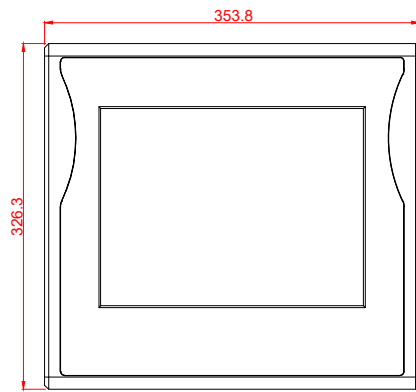

front view

side view

rear view

CP7001-0001  
with  
C9900-M135

connection-console  
Rittal CP6206.490  
Rittal CP6508.020

main dimensions and  
fixing points

front view

side view

rear view