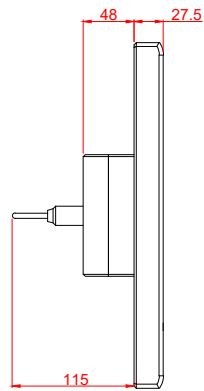

front view

side view

rear view

CP7001-0001  
with  
C9900-M135

connection-console  
Rittal CP6206.490  
Rittal CP6508.020

main dimensions and  
fixing points

front view

side view

rear view