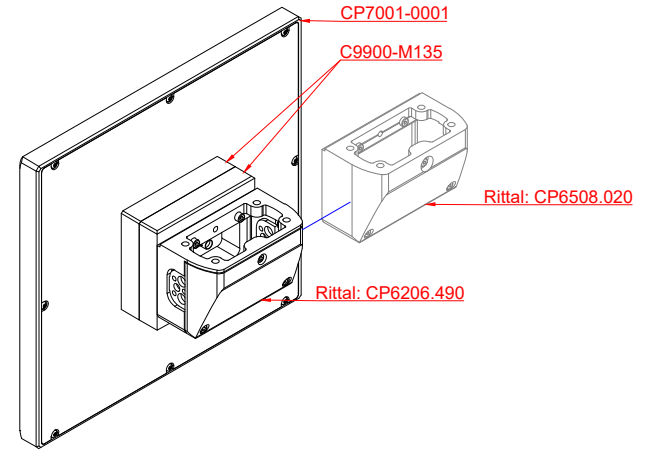

front view

side view

rear view

CP7001-0001  
with  
C9900-M135

connection-console  
Rittal CP6206.490  
Rittal CP6508.020

main dimensions and  
fixing points

front view

side view

rear view