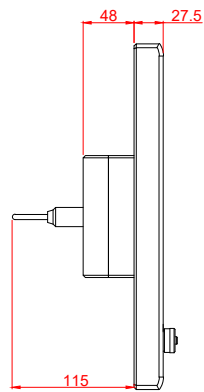

front view

side view

rear view

CP7001-0011  
with  
C9900-M135

connection-console  
Rittal CP6206.490  
Rittal CP6508.020

main dimensions and  
fixing points

front view

side view

rear view