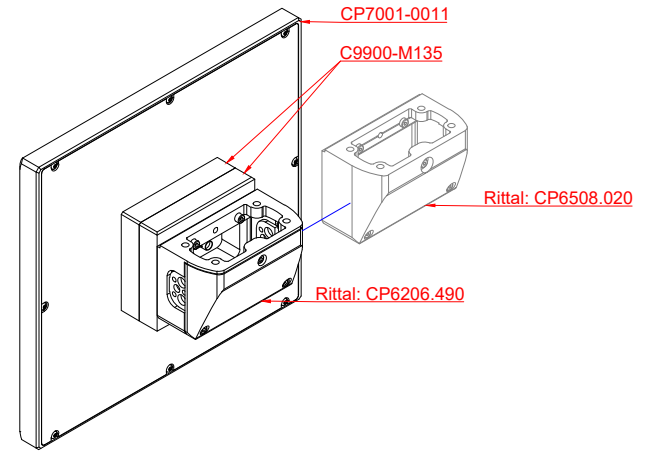

front view

side view

rear view

CP7001-0011  
with  
C9900-M135

connection-console  
Rittal CP6206.490  
Rittal CP6508.020

main dimensions and  
fixing points

front view

side view

rear view