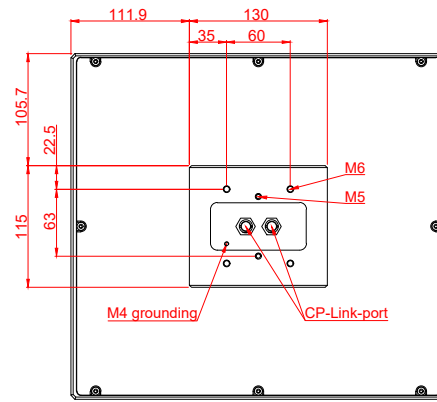

front view

side view

rear view

CP7001-0011  
with  
C9900-M135

connection-console  
Rittal CP6206.490  
Rittal CP6508.020

main dimensions and  
fixing points

front view

side view

rear view