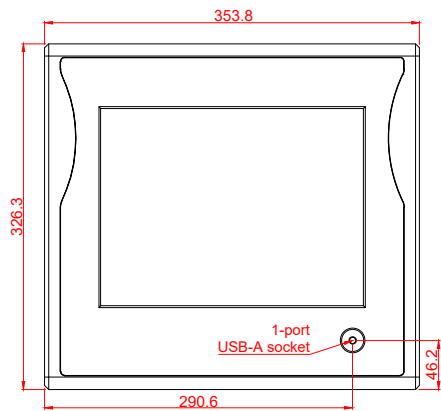

front view

side view

rear view

CP7001-0011  
with  
C9900-M135

connection-console  
Rittal CP6206.490  
Rittal CP6508.020

main dimensions and  
fixing points

front view

side view

rear view