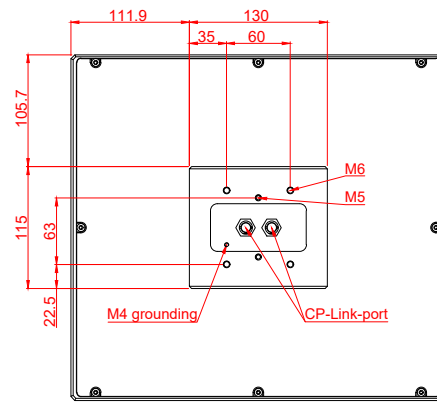

front view

side view

rear view

CP7001-0011  
with  
C9900-M135

connection-console  
Rittal CP6206.490  
Rittal CP6508.020

main dimensions and  
fixing points

front view

side view

rear view