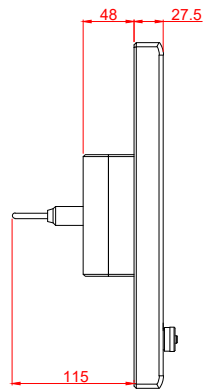

front view

side view

rear view

CP7001-0011  
with  
C9900-M135

connection-console  
Rittal CP6206.490  
Rittal CP6508.020

main dimensions and  
fixing points

front view

side view

rear view