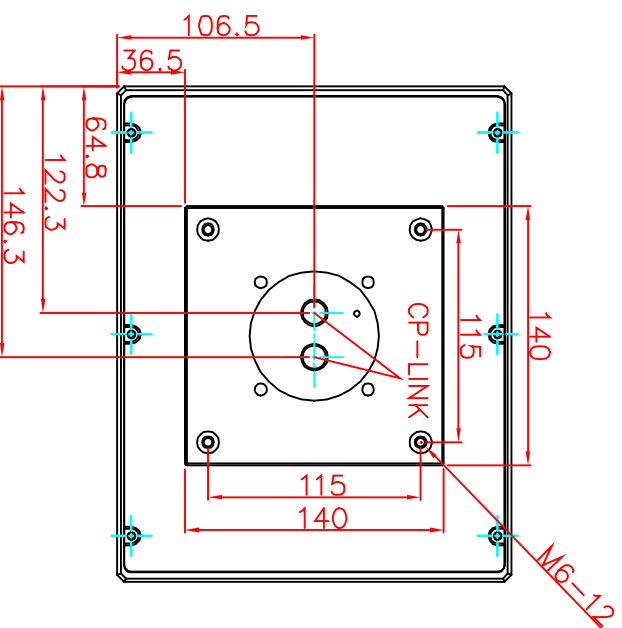

CP7019-0000-M122

Tilting adapter for
Rittal Tragsystem

1. Art.Nr. CP6527.000
2. Art.Nr. CP6529.000

main dimensions and
fixing points

rear view

right view

front view

dimensions in mm