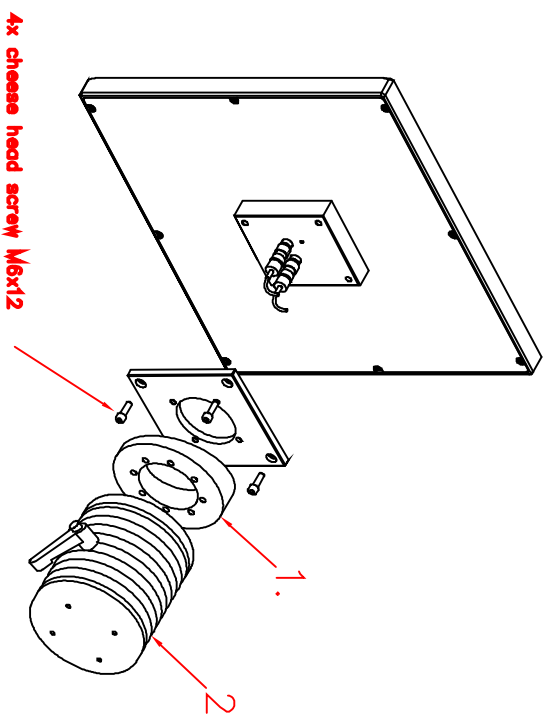

CP7019-0000-M122

Tilting adapter for
Rittal Tragsystem

1. Art.Nr. CP6527.000
2. Art.Nr. CP6529.000

main dimensions and
fixing points

rear view

right view

front view

dimensions in mm