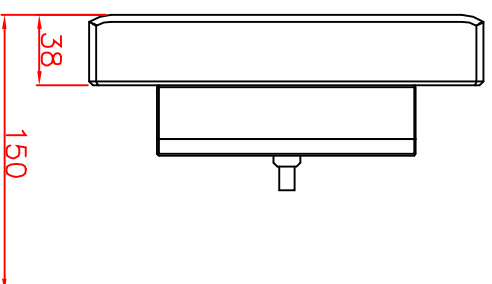

CP7019-0000-M122

Tilting adapter for
Rittal Tragsystem

1. Art.Nr. CP6527.000
2. Art.Nr. CP6529.000

main dimensions and
fixing points

rear view

right view

front view

dimensions in mm