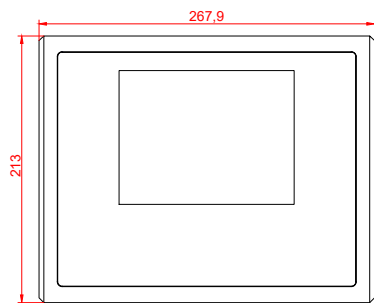

front view

side view

rear view

CP7019-0001
with
C9900-M135

connection-console
Rittal CP6206.490
Rittal CP6508.020

main dimensions and
fixing points

front view

side view

rear view