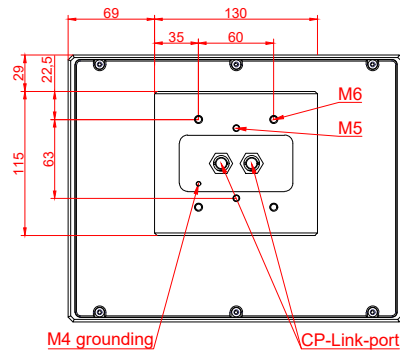

front view

side view

rear view

CP7019-0001
with
C9900-M135

connection-console
Rittal CP6206.490
Rittal CP6508.020

main dimensions and
fixing points

front view

side view

rear view