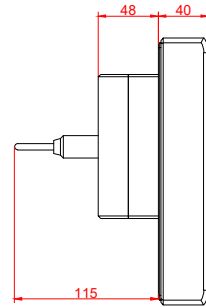

front view

side view

rear view

CP7019-0001
with
C9900-M135

connection-console
Rittal CP6206.490
Rittal CP6508.020

main dimensions and
fixing points

front view

side view

rear view