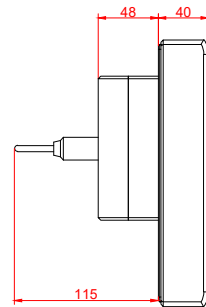

front view

side view

rear view

CP7019-0001
with
C9900-M135

connection-console
Rittal CP6206.490
Rittal CP6508.020

main dimensions and
fixing points

front view

side view

rear view