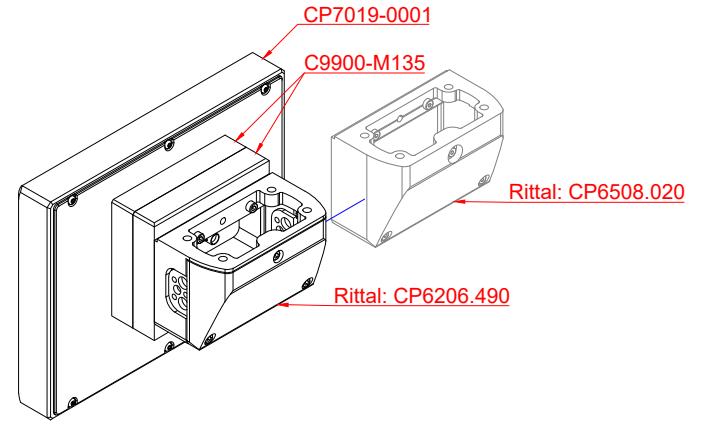

front view

side view

rear view

CP7019-0001
with
C9900-M135

connection-console
Rittal CP6206.490
Rittal CP6508.020

main dimensions and
fixing points

front view

side view

rear view