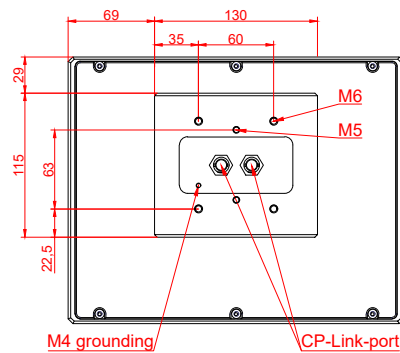

front view

side view

rear view

CP7019-0001
with
C9900-M135

connection-console
Rittal CP6206.490
Rittal CP6508.020

main dimensions and
fixing points

front view

side view

rear view