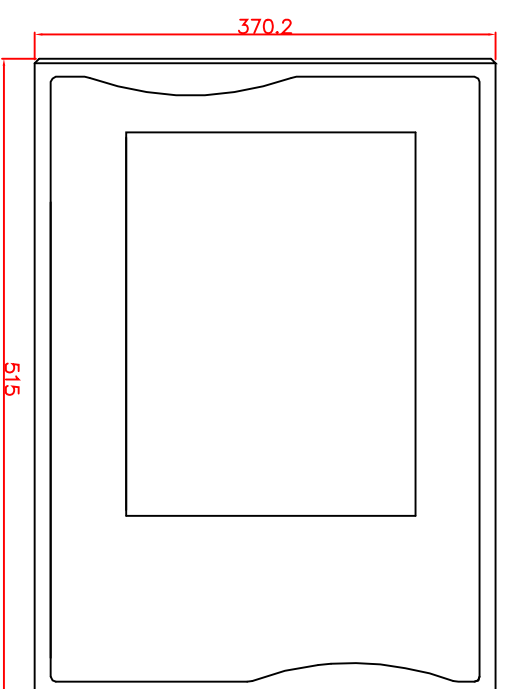

CP7022-0001-M122

Tilting adapter for  
Rittal Tragsystem

1. Art.Nr. CP6527.000
2. Art.Nr. CP6529.000

main dimensions and  
fixing points

rear view

right view

front view

dimensions in mm