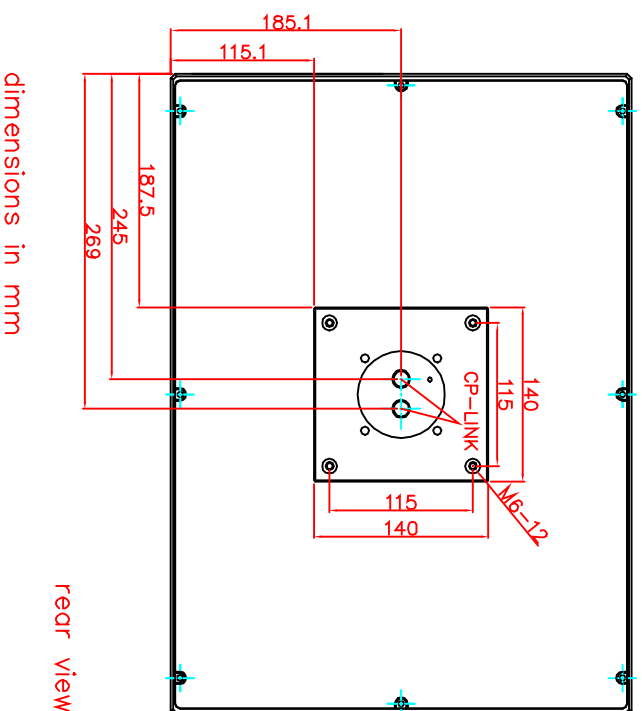

CP7022-0001-M122

Tilting adapter for  
Rittal Tragsystem

1. Art.Nr. CP6527.000
2. Art.Nr. CP6529.000

main dimensions and  
fixing points

rear view

right view

front view

dimensions in mm