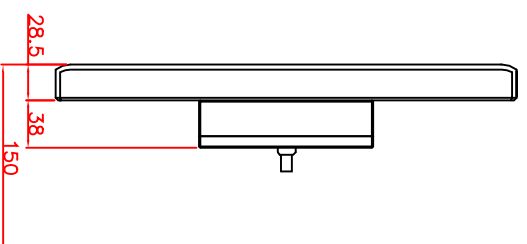

CP7022-0001-M122

Tilting adapter for  
Rittal Tragsystem

1. Art.Nr. CP6527.000
2. Art.Nr. CP6529.000

main dimensions and  
fixing points

rear view

right view

front view

dimensions in mm