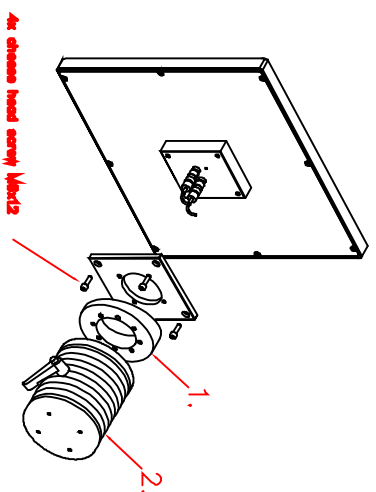

CP7022-0001-M122

Tilting adapter for  
Rittal Tragsystem

1. Art.Nr. CP6527.000
2. Art.Nr. CP6529.000

main dimensions and  
fixing points

rear view

right view

front view

dimensions in mm