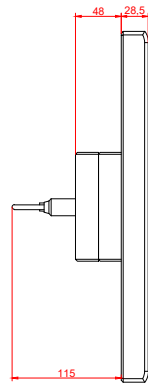

front view

side view

rear view

CP7022-0002  
with  
C9900-M135

connection-console  
Rittal CP6206.490  
Rittal CP6508.020

main dimensions and  
fixing points

front view

side view

rear view