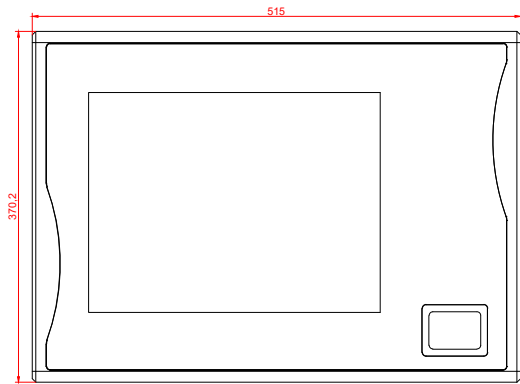

front view

side view

rear view

CP7022-0002  
with  
C9900-M135

connection-console  
Rittal CP6206.490  
Rittal CP6508.020

main dimensions and  
fixing points

front view

side view

rear view