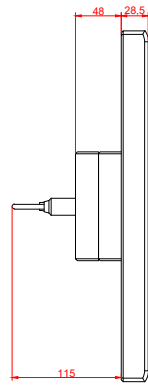

front view

side view

rear view

CP7022-0002  
with  
C9900-M135

connection-console  
Rittal CP6206.490  
Rittal CP6508.020

main dimensions and  
fixing points

front view

side view

rear view