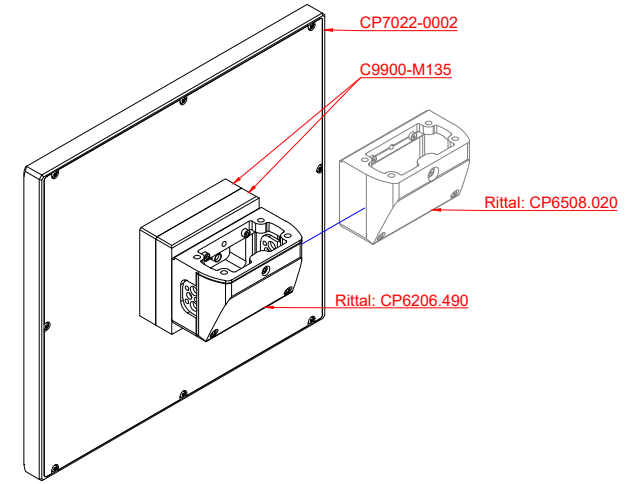

front view

side view

rear view

CP7022-0002  
with  
C9900-M135

connection-console  
Rittal CP6206.490  
Rittal CP6508.020

main dimensions and  
fixing points

front view

side view

rear view