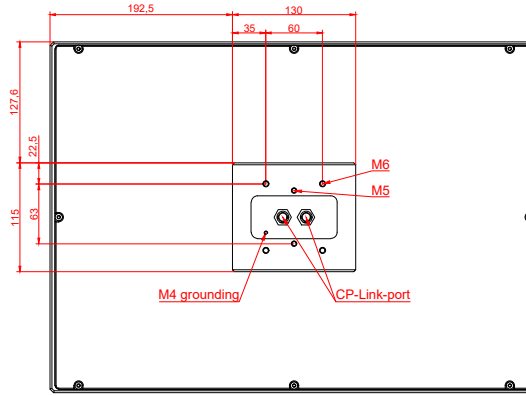

front view

side view

rear view

CP7022-0002  
with  
C9900-M135

connection-console  
Rittal CP6206.490  
Rittal CP6508.020

main dimensions and  
fixing points

front view

side view

rear view