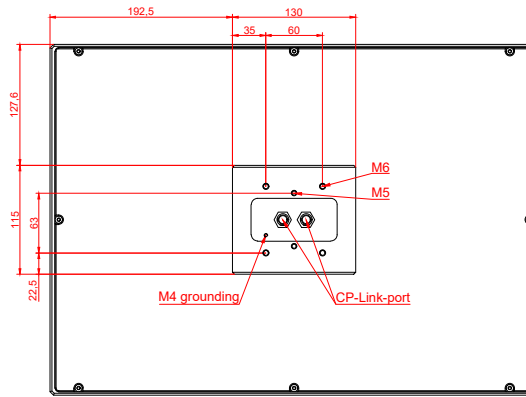

front view

side view

rear view

CP7022-0002  
with  
C9900-M135

connection-console  
Rittal CP6206.490  
Rittal CP6508.020

main dimensions and  
fixing points

front view

side view

rear view