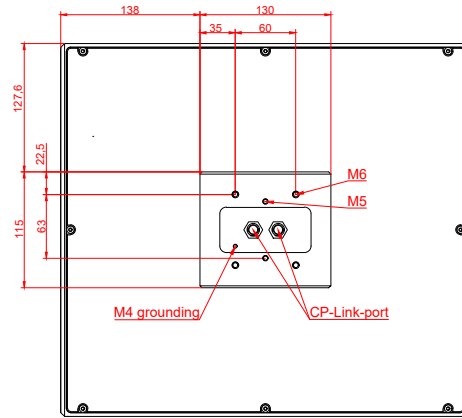

front view

side view

rear view

CP7031-0000  
with  
C9900-M135

connection-console  
Rittal CP6206.490  
Rittal CP6508.020

main dimensions and  
fixing points

front view

side view

rear view