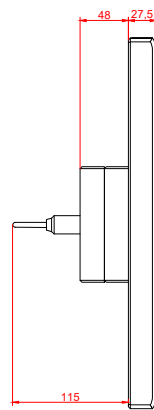

front view

side view

rear view

CP7031-0000  
with  
C9900-M135

connection-console  
Rittal CP6206.490  
Rittal CP6508.020

main dimensions and  
fixing points

front view

side view

rear view