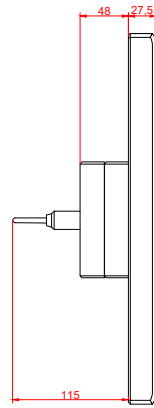

front view

side view

rear view

CP7031-0000  
with  
C9900-M135

connection-console  
Rittal CP6206.490  
Rittal CP6508.020

main dimensions and  
fixing points

front view

side view

rear view