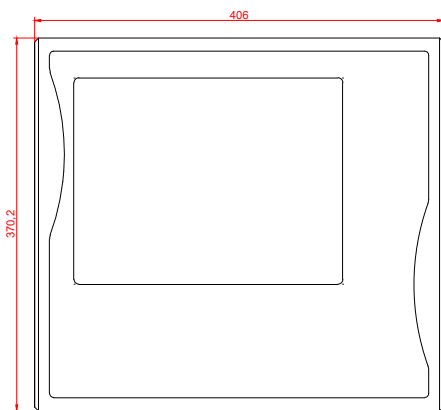

front view

side view

rear view

CP7031-0000  
with  
C9900-M135

connection-console  
Rittal CP6206.490  
Rittal CP6508.020

main dimensions and  
fixing points

front view

side view

rear view