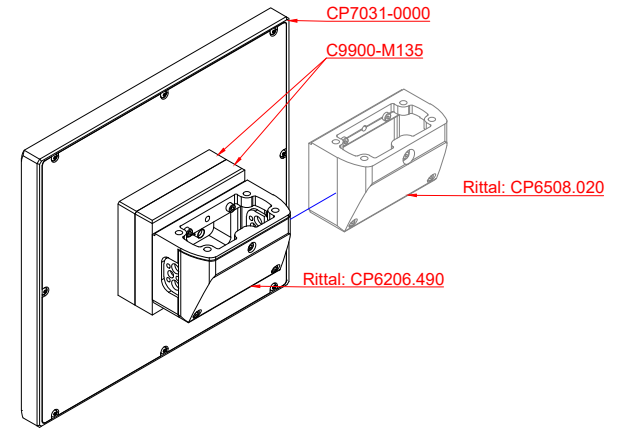

front view

side view

rear view

CP7031-0000  
with  
C9900-M135

connection-console  
Rittal CP6206.490  
Rittal CP6508.020

main dimensions and  
fixing points

front view

side view

rear view