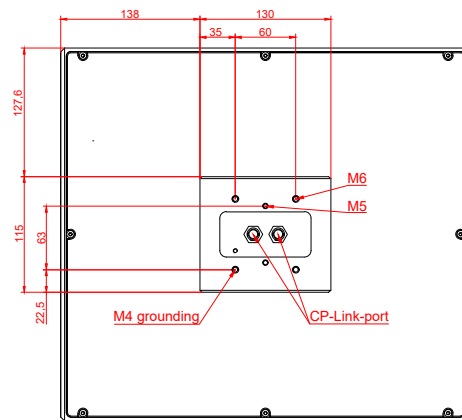

front view

side view

rear view

CP7031-0000  
with  
C9900-M135

connection-console  
Rittal CP6206.490  
Rittal CP6508.020

main dimensions and  
fixing points

front view

side view

rear view