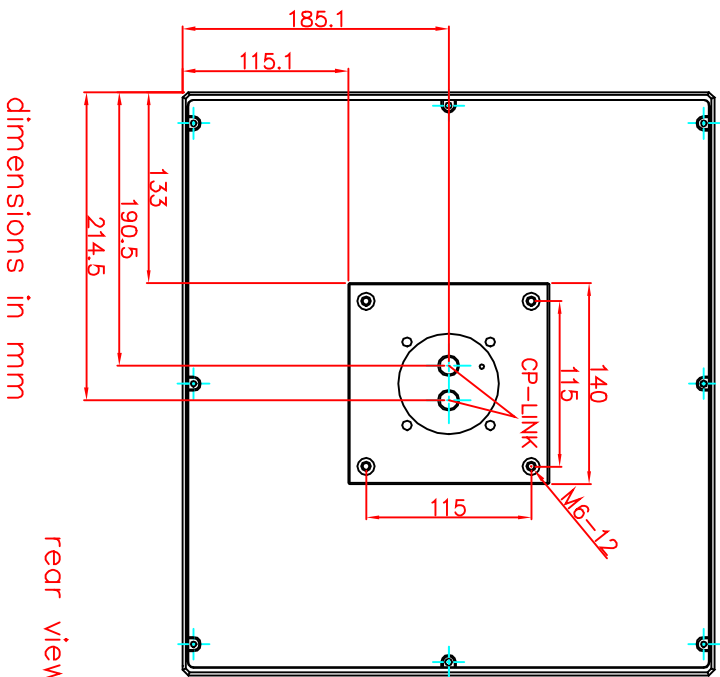

CP7031-0001-M122

Tilting adapter for
Rittal Tragsystem

1. Art.Nr. CP6527.000
2. Art.Nr. CP6529.000

main dimensions and
fixing points

dimensions in mm

rear view

right view

front view