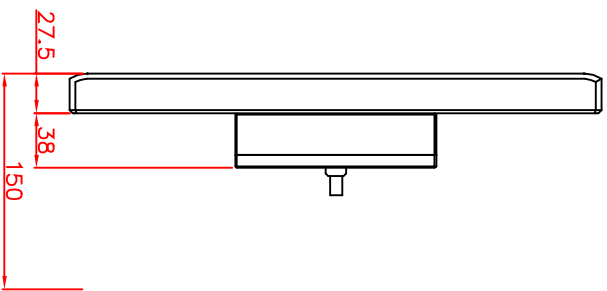

CP7031-0001-M122

Tilting adapter for
Rittal Tragsystem

1. Art.Nr. CP6527.000
2. Art.Nr. CP6529.000

main dimensions and
fixing points

dimensions in mm

rear view

right view

front view