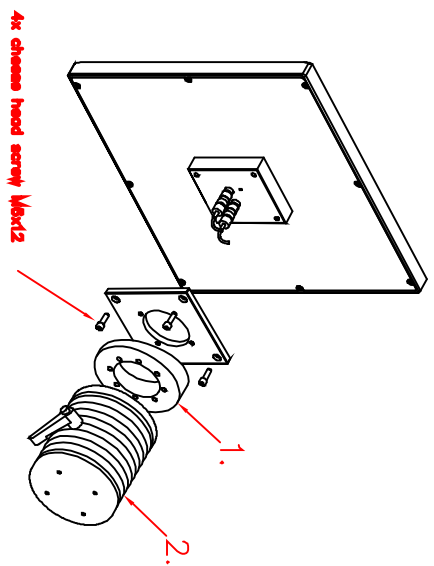

CP7031-0001-M122

Tilting adapter for
Rittal Tragsystem

1. Art.Nr. CP6527.000
2. Art.Nr. CP6529.000

main dimensions and
fixing points

dimensions in mm

rear view

right view

front view