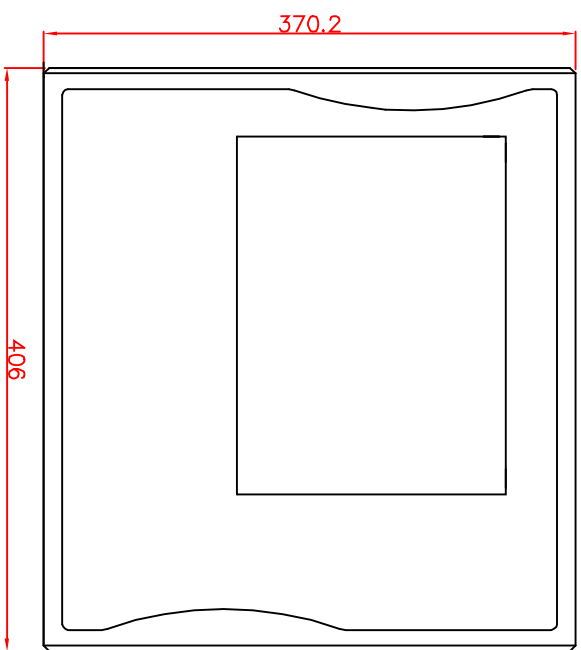

CP7031-0001-M122

Tilting adapter for
Rittal Tragsystem

1. Art.Nr. CP6527.000
2. Art.Nr. CP6529.000

main dimensions and
fixing points

dimensions in mm

rear view

right view

front view