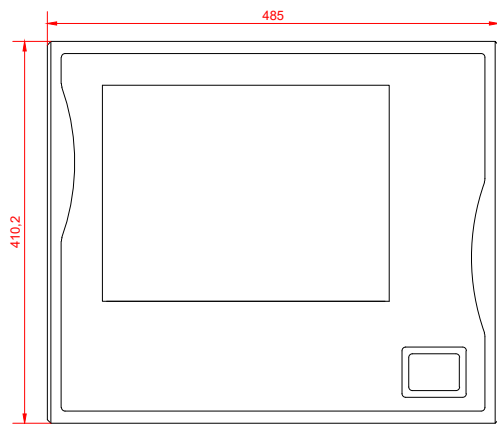

front view

side view

rear view

CP7032-0002  
with  
C9900-M135

connection-console  
Rittal CP6206.490  
Rittal CP6508.020

main dimensions and  
fixing points

front view

side view

rear view