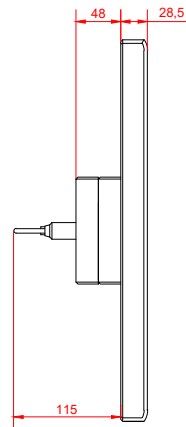

front view

side view

rear view

CP7032-0002  
with  
C9900-M135

connection-console  
Rittal CP6206.490  
Rittal CP6508.020

main dimensions and  
fixing points

front view

side view

rear view