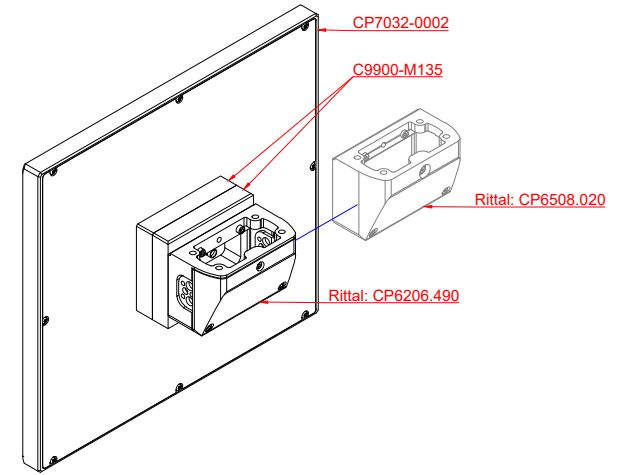

front view

side view

rear view

CP7032-0002  
with  
C9900-M135

connection-console  
Rittal CP6206.490  
Rittal CP6508.020

main dimensions and  
fixing points

front view

side view

rear view