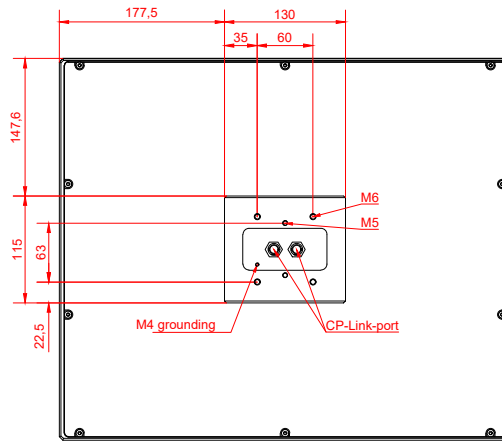

front view

side view

rear view

CP7032-0002  
with  
C9900-M135

connection-console  
Rittal CP6206.490  
Rittal CP6508.020

main dimensions and  
fixing points

front view

side view

rear view