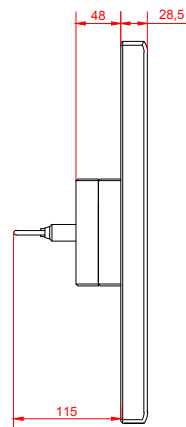

front view

side view

rear view

CP7032-0002  
with  
C9900-M135

connection-console  
Rittal CP6206.490  
Rittal CP6508.020

main dimensions and  
fixing points

front view

side view

rear view