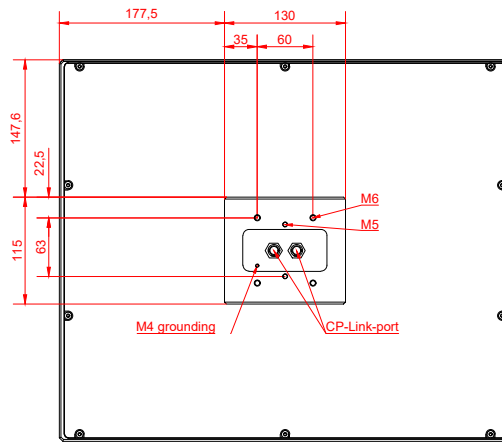

front view

side view

rear view

CP7032-0002  
with  
C9900-M135

connection-console  
Rittal CP6206.490  
Rittal CP6508.020

main dimensions and  
fixing points

front view

side view

rear view