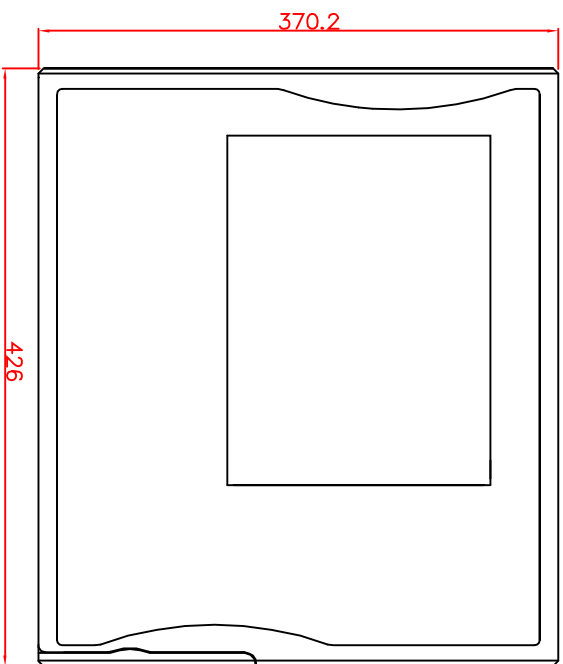

CP7037-0000-M122

Tilting adapter for  
Rittal Tragsystem

1. Art.Nr. CP6527.000
2. Art.Nr. CP6529.000

main dimensions and  
fixing points

dimensions in mm

rear view

right view

front view