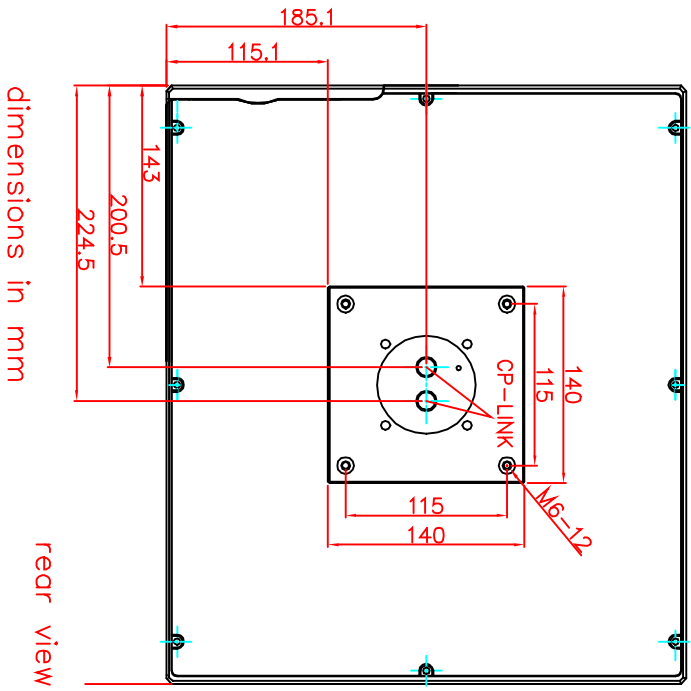

CP7037-0000-M122

Tilting adapter for  
Rittal Tragsystem

1. Art.Nr. CP6527.000
2. Art.Nr. CP6529.000

main dimensions and  
fixing points

dimensions in mm

rear view

right view

front view