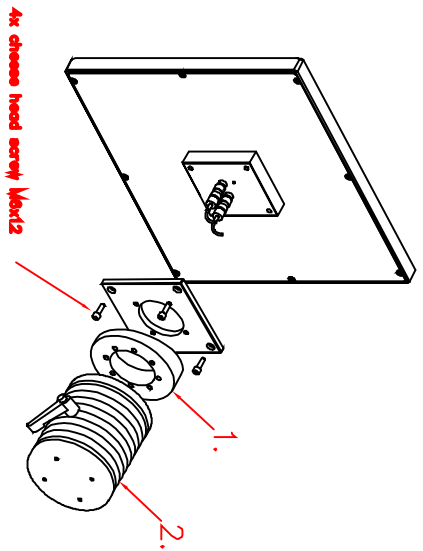

CP7037-0000-M122

Tilting adapter for  
Rittal Tragsystem

1. Art.Nr. CP6527.000
2. Art.Nr. CP6529.000

main dimensions and  
fixing points

dimensions in mm

rear view

right view

front view