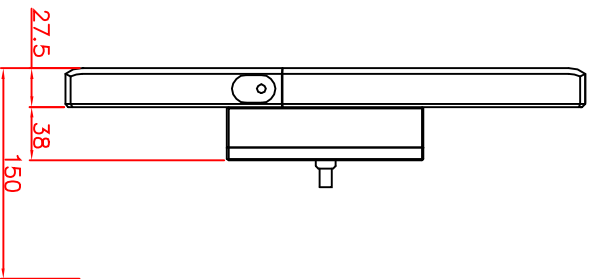

CP7037-0000-M122

Tilting adapter for  
Rittal Tragsystem

1. Art.Nr. CP6527.000
2. Art.Nr. CP6529.000

main dimensions and  
fixing points

dimensions in mm

rear view

right view

front view