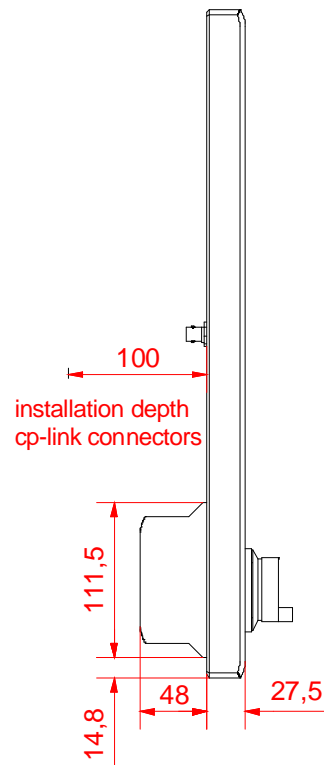

front view

left view

rear view

CP 7037 - 0002 - E630

main dimensions and  
fixing points

dimensions in mm