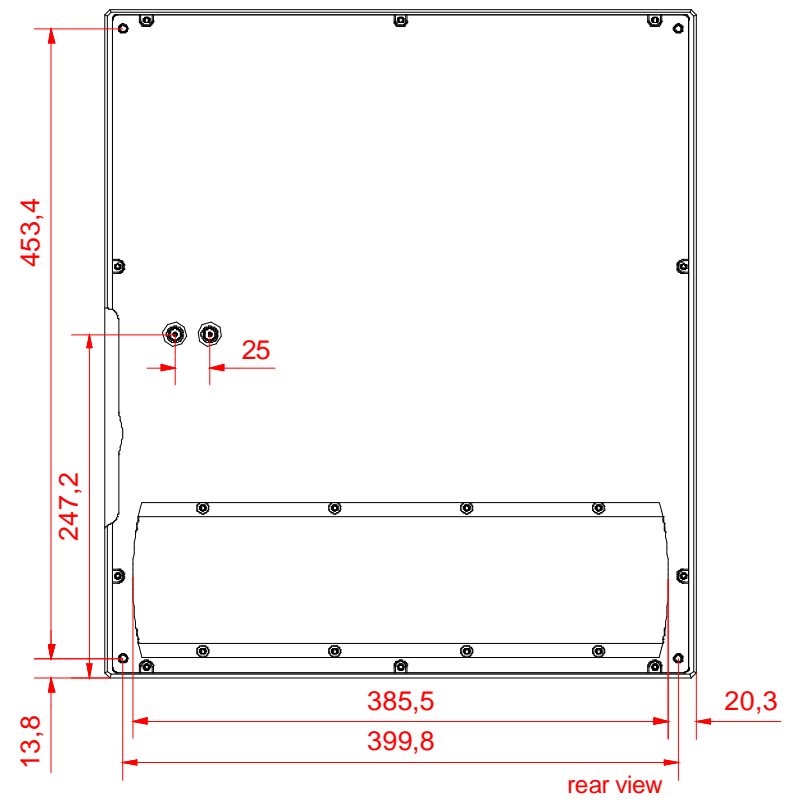

front view

left view

rear view

CP 7037 - 0002 - E630

main dimensions and  
fixing points

dimensions in mm