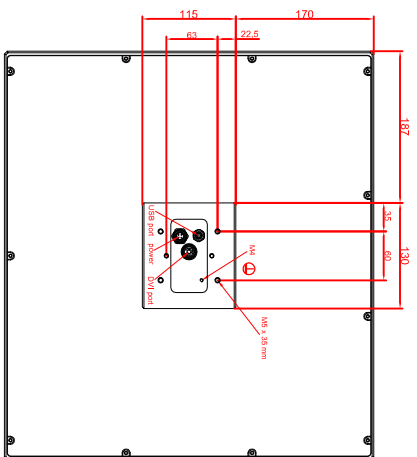

front view

left view

rear view

CP7813-0000-AM235
 connection-console
 Ritlal CP6508.020
 Ritlal CP6501.170
 main dimensions and
 fixing points

front view

left view

rear view