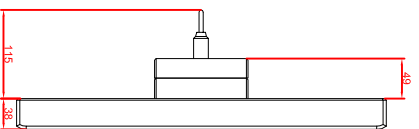

front view

left view

rear view

CP7813-0000-AM235
 connection-console
 Ritlal CP6508.020
 Ritlal CP6501.170
 main dimensions and
 fixing points

front view

left view

rear view