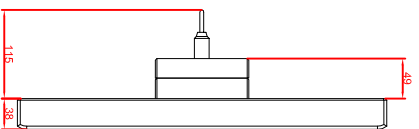

front view

left view

rear view

CP7813-0000-AM235
 connection-console
 Ritlal CP6508.020
 Ritlal CP6501.170
 main dimensions and
 fixing points

front view

left view

rear view