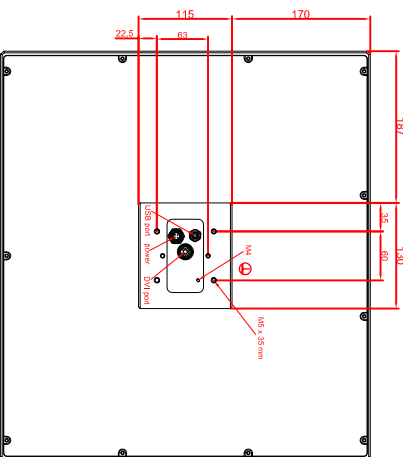

front view

left view

rear view

CP7813-0000-AM235
 connection-console
 Ritlal CP6508.020
 Ritlal CP6501.170
 main dimensions and
 fixing points

front view

left view

rear view