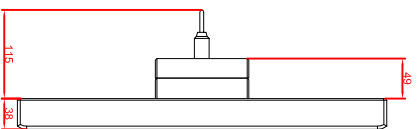

front view

left view

rear view

CP7813-0001-AM235
 connection-console
 Ritlal CP6508.020
 Ritlal CP6501.170
 main dimensions and
 fixing points

front view

left view

rear view