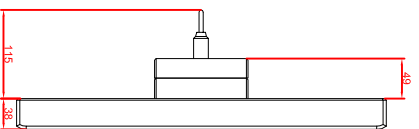

front view

left view

rear view

CP7813-0001-AM235
 connection-console
 Ritlal CP6508.020
 Ritlal CP6501.170
 main dimensions and
 fixing points

front view

left view

rear view