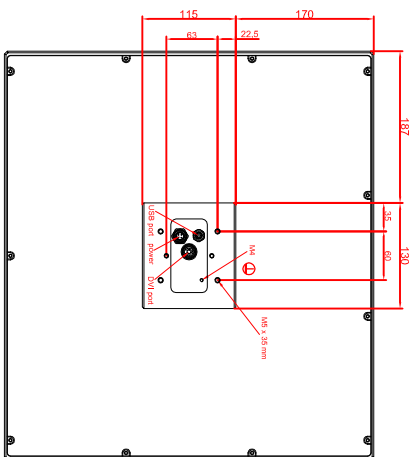

front view

left view

rear view

CP7813-0001-AM235
 connection-console
 Ritlal CP6508.020
 Ritlal CP6501.170
 main dimensions and
 fixing points

front view

left view

rear view