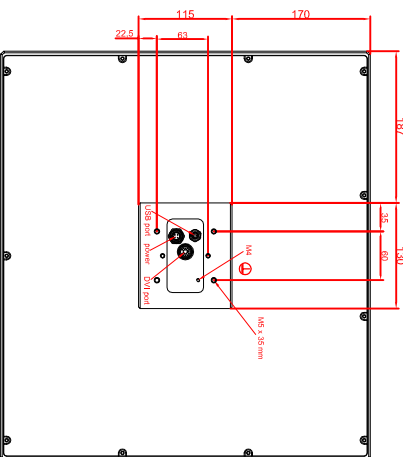

front view

left view

rear view

CP7813-0001-AM235
 connection-console
 Ritlal CP6508.020
 Ritlal CP6501.170
 main dimensions and
 fixing points

front view

left view

rear view