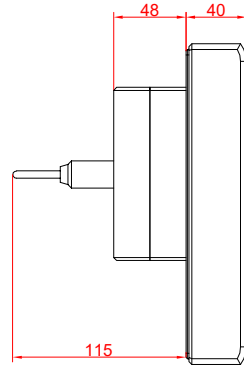

front view

CP7819-0000  
with  
C9900-M235

connection-console  
Rittal CP6206.490  
Rittal CP6508.020

main dimensions and  
fixing points

front view

side view

side view

rear view

rear view