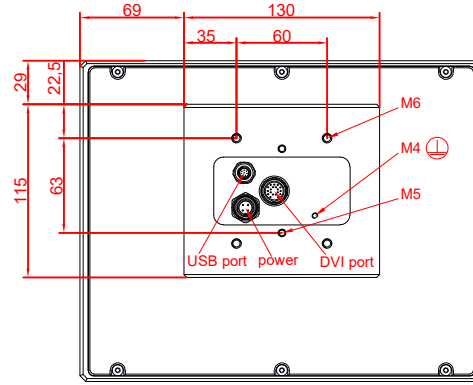

front view

CP7819-0000  
with  
C9900-M235

connection-console  
Rittal CP6206.490  
Rittal CP6508.020

main dimensions and  
fixing points

front view

side view

side view

rear view

rear view