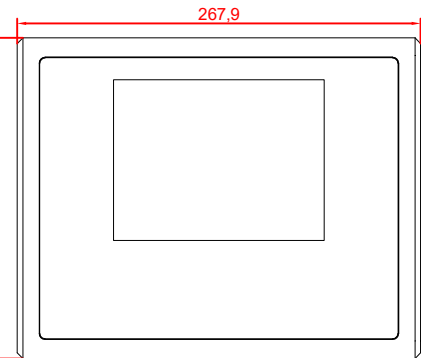

front view

CP7819-0000  
with  
C9900-M235

connection-console  
Rittal CP6206.490  
Rittal CP6508.020

main dimensions and  
fixing points

front view

side view

side view

rear view

rear view