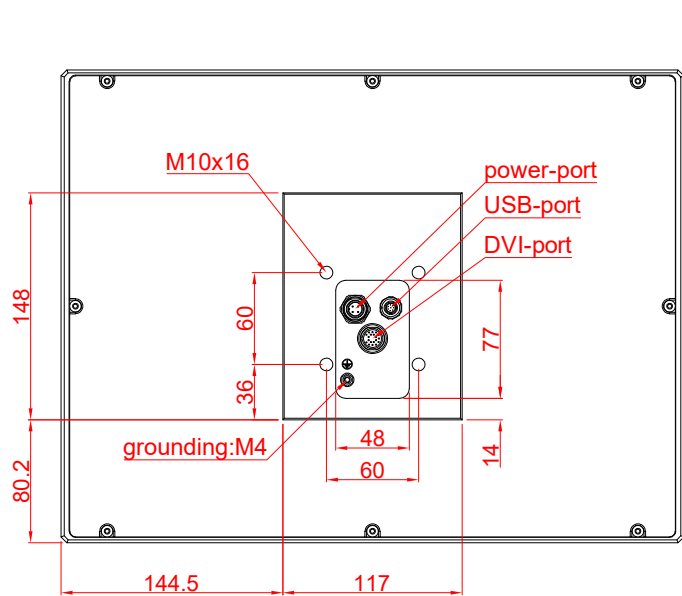

CP7821-0000-M220

mounting arm adapter for:
Rittal CP6521.000

main dimensions and
fixing points

dimensions in mm

rear view

side view

front view