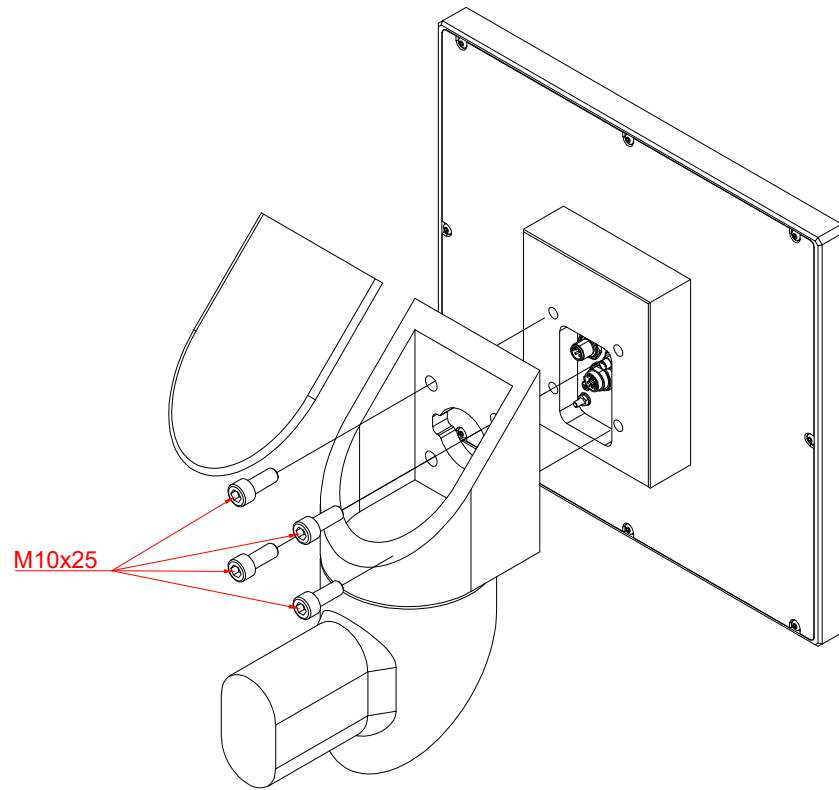

CP7821-0000-M220

mounting arm adapter for:
Rittal CP6521.000

main dimensions and
fixing points

dimensions in mm

rear view

side view

front view