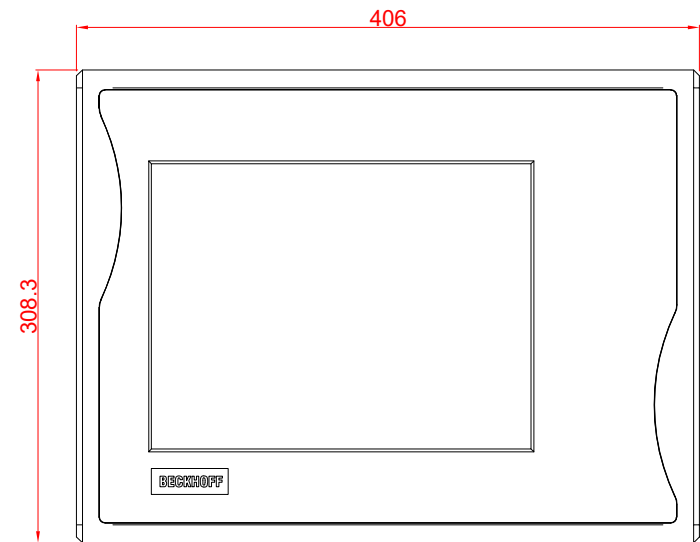

CP7821-0000-M220

mounting arm adapter for:
Rittal CP6521.000

main dimensions and
fixing points

dimensions in mm

rear view

side view

front view