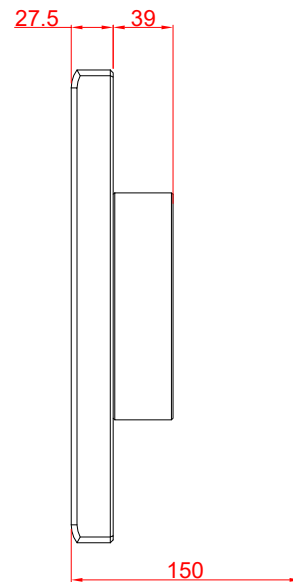

CP7821-0000-M220

mounting arm adapter for:
Rittal CP6521.000

main dimensions and
fixing points

dimensions in mm

rear view

side view

front view